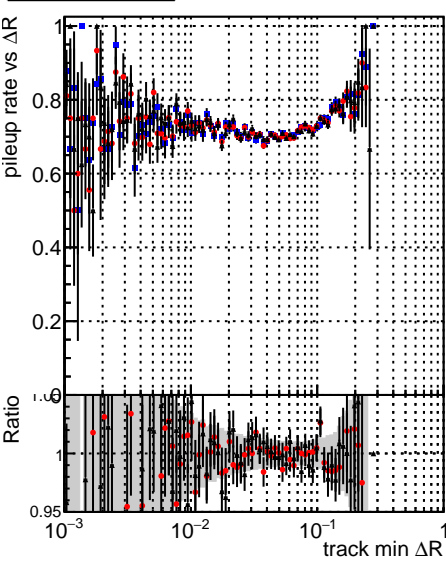

Fake rate vs dr**Duplicates Rate vs dr****Pileup rate vs dr**

■ DQM TT mkFit ORIG
● DQM TT mkFit MODIF
▲ /data2/legianni/newRel-PR129/sta/CMSSW_13_2_0_pre3/src/DQM_TT_ORIG

Fake rate vs**Fake rate vs pu****Duplicates Rate vs pu****Pileup rate vs pu**