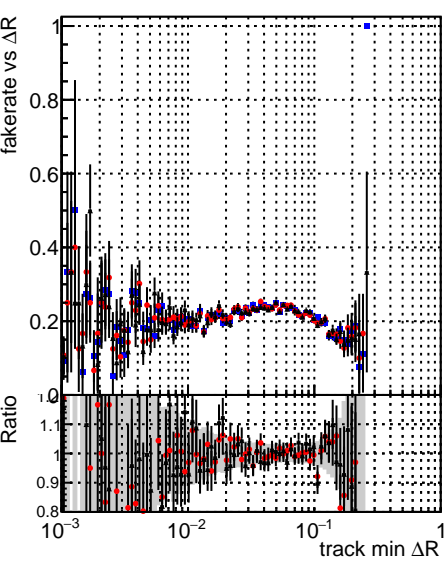

Fake rate vs dr**Duplicates Rate vs dr****Pileup rate vs dr**

■ DQM TT mkFit ORIG
● DQM TT mkFit MODIF
▲ /data2/legianni/newRel-PR129/sta/CMSSW_13_2_0_pre3/src/DQM_TT_ORIG

Fake rate vs**Fake rate vs pu****Duplicates Rate vs pu****Pileup rate vs pu**