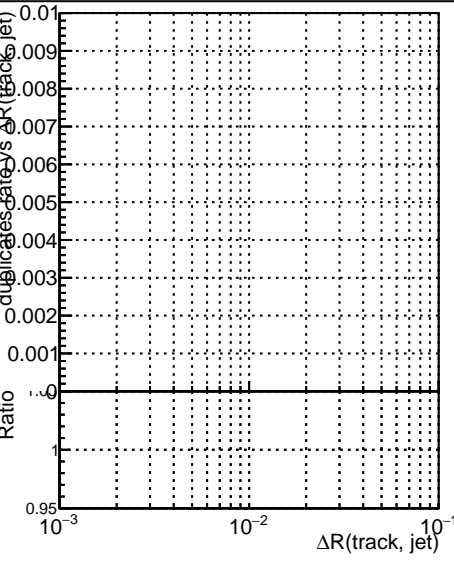

Fake rate vs dr**Duplicates Rate vs dr****Pileup rate vs dr**

■ DQM TT mkFit ORIG
● DQM TT mkFit MODIF
▲ /data2/legianni/newRel-PR129/sta/CMSSW_13_2_0_pre3/src/DQM_TT_ORIG

Fake rate vs**Fake rate vs pu****Duplicates Rate vs pu****Pileup rate vs pu**