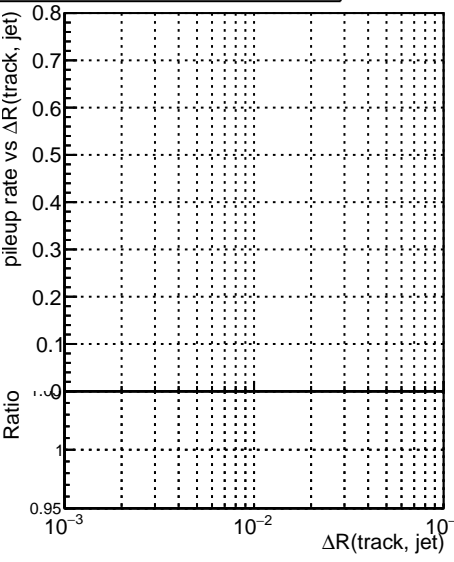

Fake rate vs dr**Duplicates Rate vs dr****Pileup rate vs dr**

■ DQM TT mkFit ORIG
● DQM TT mkFit MODIF
▲ /data2/legianni/newRel-PR129/sta/CMSSW_13_2_0_pre3/src/DQM_TT_ORIG

Fake rate vs**Fake rate vs pu****Duplicates Rate vs pu****Pileup rate vs pu**