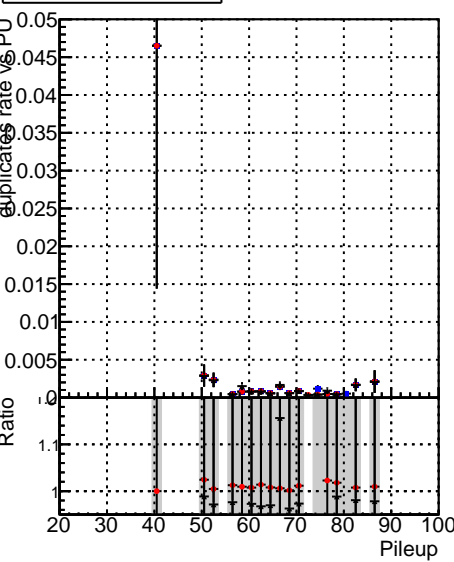

Fake rate vs dr**Duplicates Rate vs dr****Pileup rate vs dr**

■ DQM TT mkFit ORIG
● DQM TT mkFit MODIF
▲ /data2/legianni/newRel-PR129/sta/CMSSW_13_2_0_pre3/src/DQM_TT_ORIG

Fake rate vs**Fake rate vs pu****Duplicates Rate vs pu****Pileup rate vs pu**