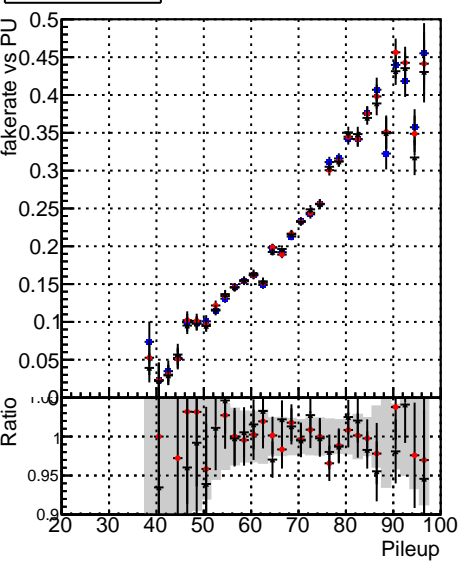

Fake rate vs dr**Duplicates Rate vs dr****Pileup rate vs dr**

■ DQM TT mkFit ORIG
● DQM TT mkFit MODIF
▲ /data2/legianni/newRel-PR129/sta/CMSSW_13_2_0_pre3/src/DQM_TT_ORIG

Fake rate vs**Fake rate vs pu****Duplicates Rate vs pu****Pileup rate vs pu**