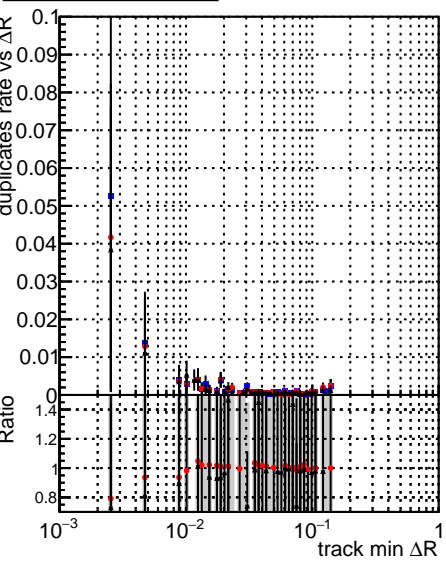

Fake rate vs dr**Duplicates Rate vs dr****Pileup rate vs dr**

■ DQM TT mkFit ORIG
● DQM TT mkFit MODIF
▲ /data2/legianni/newRel-PR129/sta/CMSSW_13_2_0_pre3/src/DQM_TT_ORIG

Fake rate vs**Fake rate vs pu****Duplicates Rate vs pu****Pileup rate vs pu**