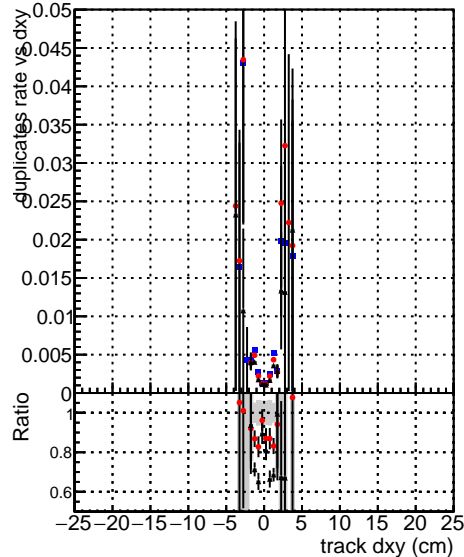

Fake rate vs dxy**Duplicates Rate vs Dxy****Pileup rate vs dxy**

■ DQM TT mkFit ORIG
● DQM TT mkFit MODIE
● /data2/legianni/newRel-PR129/sta/CMSSW_13_2_0_pre3/src/DQM TT ORIG

Fake rate vs dz**Duplicates Rate vs Dz****Pileup rate vs dz**