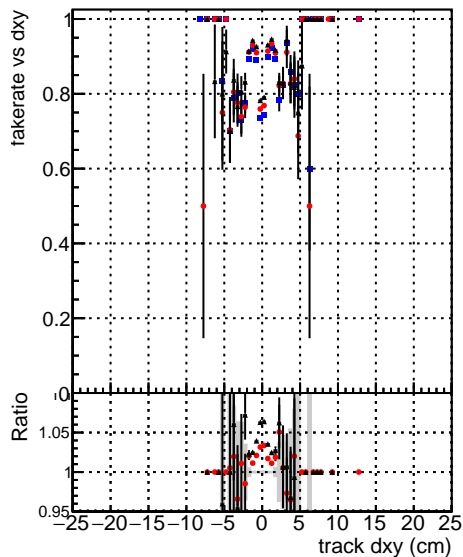

Fake rate vs dxy**Duplicates Rate vs Dxy****Pileup rate vs dxy**

■ DQM TT mkFit ORIG
● DQM TT mkFit MODIE
● /data2/legianni/newRel-PR129/sta/CMSSW_13_2_0_pre3/src/DQM TT ORIG

Fake rate vs dz**Duplicates Rate vs Dz****Pileup rate vs dz**