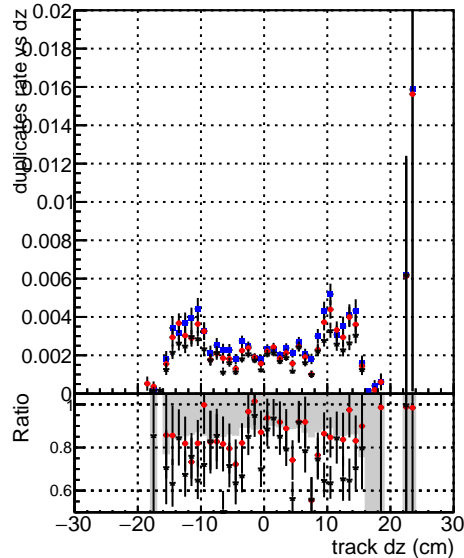

Fake rate vs dxy**Duplicates Rate vs Dxy****Pileup rate vs dxy**

■ DQM TT mkFit ORIG
● DQM TT mkFit MODIE
● /data2/legianni/newRel-PR129/sta/CMSSW_13_2_0_pre3/src/DQM TT ORIG

Fake rate vs dz**Duplicates Rate vs Dz****Pileup rate vs dz**