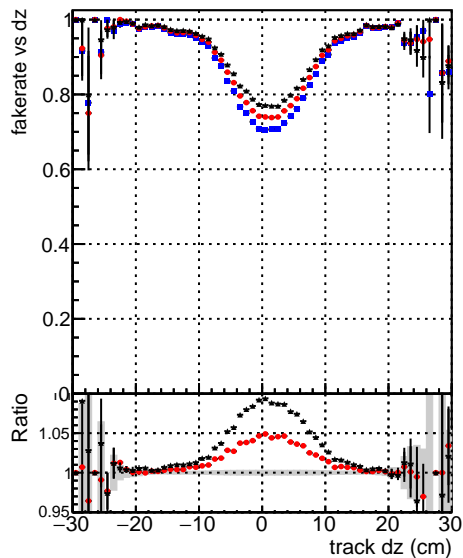

Fake rate vs dxy**Duplicates Rate vs Dxy****Pileup rate vs dxy**

■ DQM TT mkFit ORIG
● DQM TT mkFit MODIE
● /data2/legianni/newRel-PR129/sta/CMSSW_13_2_0_pre3/src/DQM TT ORIG

Fake rate vs dz**Duplicates Rate vs Dz****Pileup rate vs dz**