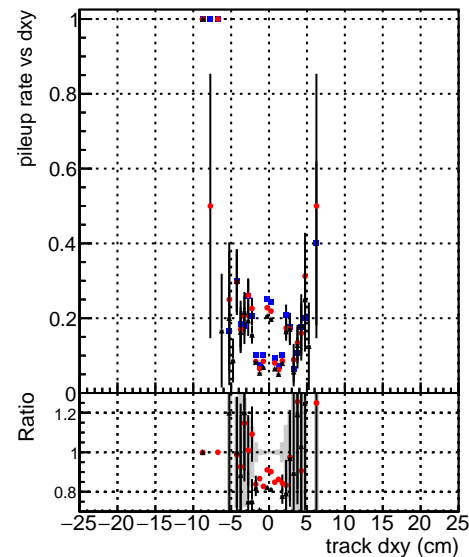

Fake rate vs dxy**Duplicates Rate vs Dxy****Pileup rate vs dxy**

■ DQM TT mkFit ORIG
● DQM TT mkFit MODIE
● /data2/legianni/newRel-PR129/sta/CMSSW_13_2_0_pre3/src/DQM TT ORIG

Fake rate vs dz**Duplicates Rate vs Dz****Pileup rate vs dz**