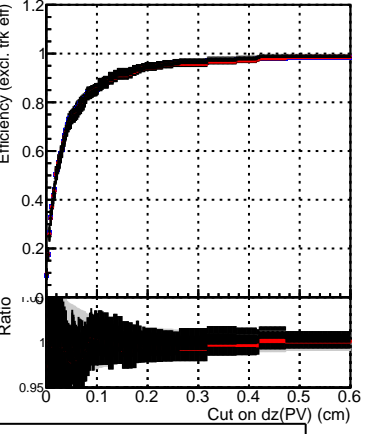

Efficiency vs. dz (PV)

Efficiency (tracking eff factorized out) vs. dz (PV)

Legend:  
- DQM\_TT\_mkFit\_ORIG  
- DQM\_TT\_mkFit\_MODIF  
- /data2/legianni/newRel-PR129/sta/CMSSW\_13\_2\_0\_pre3/src/DQM\_TT\_ORIG