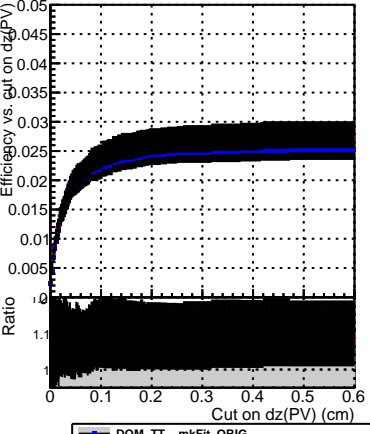

Efficiency vs. dz (PV)

Efficiency (tracking eff factorized out) vs. dz (PV)

Legend:  
- DQM\_TT\_mkFit\_ORIG  
- DQM\_TT\_mkFit\_MODIF  
- /data2/legianni/newRel-PR129/sta/CMSSW\_13\_2\_0\_pre3/src/DQM\_TT\_ORIG