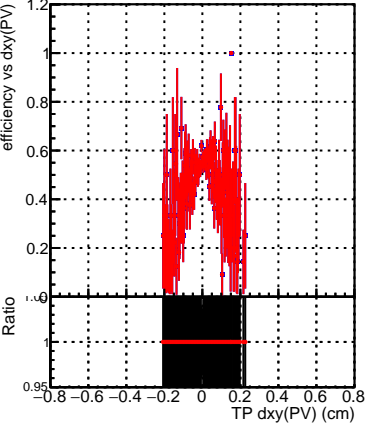

Efficiency vs Dxy(PV)

Efficiency vs Dxy(PV) legend: DQM\_beforePR (blue square), DQM\_afterPR (red square)

Efficiency vs Dz(PV)

Efficiency vs Dz(PV)