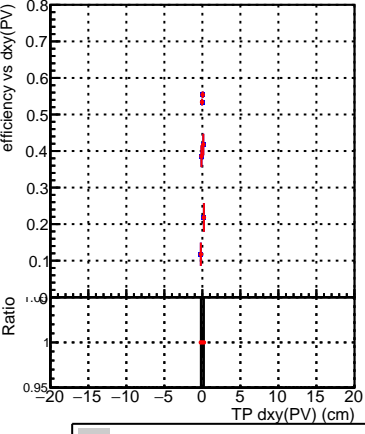

Efficiency vs Dxy(PV)

Efficiency vs Dxy(PV) legend: DQM\_beforePR (blue square), DQM\_afterPR (red square)

Efficiency vs Dz(PV)

Efficiency vs Dz(PV)