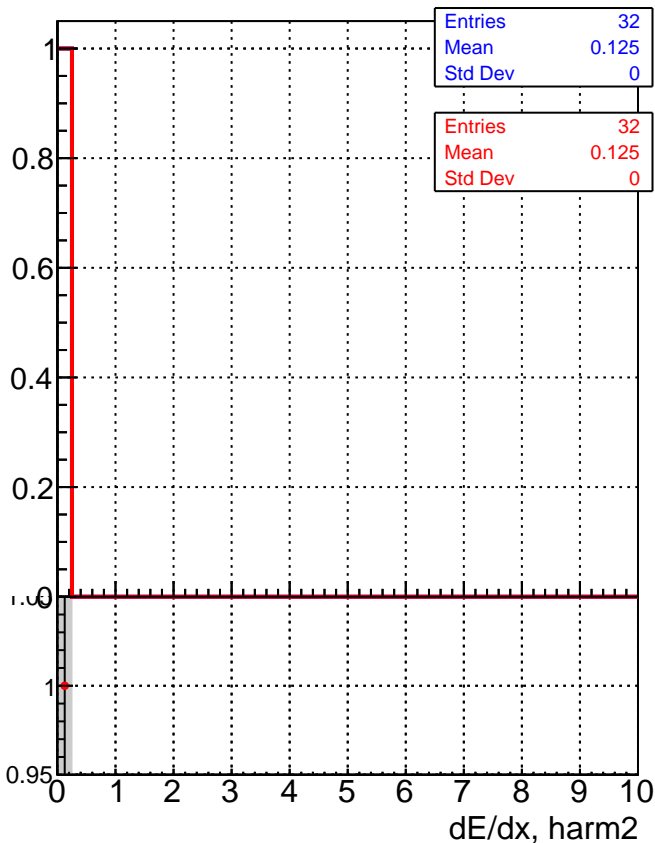

dE/dx estimator 1

dE/dx estimator 2

■ DQM_correctCheck_mu_pt1to1000_eta2p5to4p0
● DQM_original_mu_pt1to1000_eta2p5to4p0