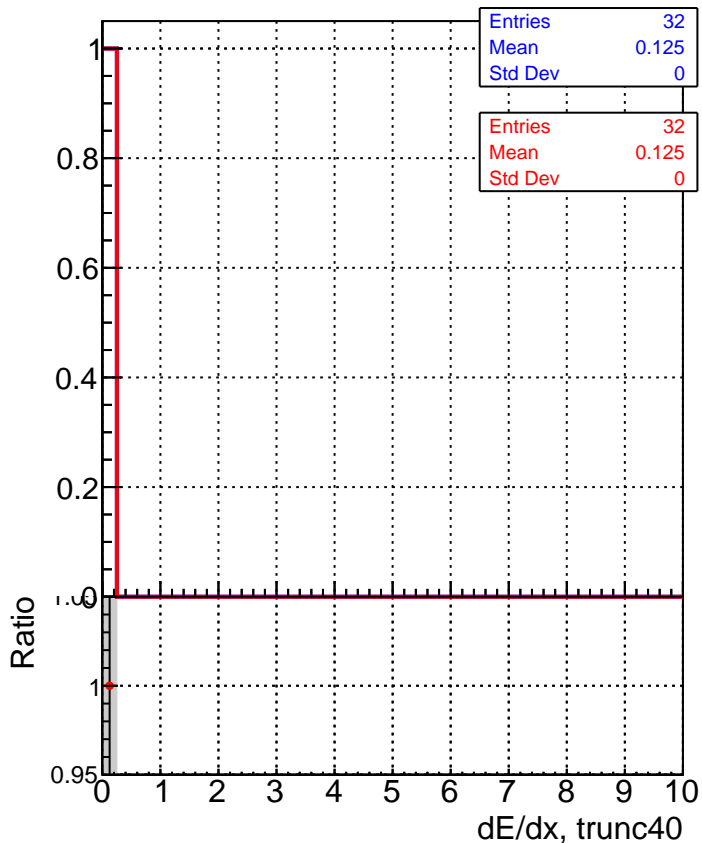

dE/dx estimator 1

dE/dx estimator 2

■ DQM_correctCheck_mu_pt1to1000_eta2p5to4p0
● DQM_original_mu_pt1to1000_eta2p5to4p0