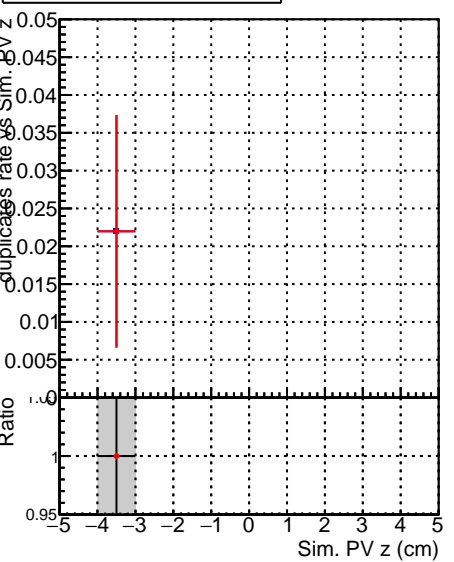

Fake rate vs vertpos**Duplicates Rate vs vertpos****Pileup rate vs vertpos**

—■ DQM_correctCheck_mu_pt1to1000_eta2p0to2p5
—■ DQM_original_mu_pt1to1000_eta2p0to2p5

Fake rate vs v**Fake rate vs. sim PV z****Duplicates Rate vs sim PV z****Pileup rate vs. sim PV z**