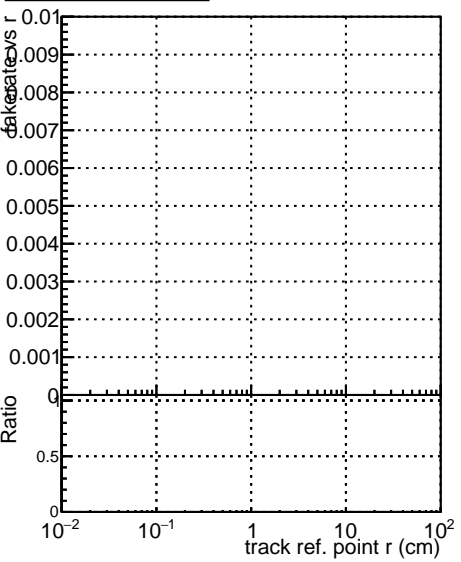

Fake rate vs vertpos**Duplicates Rate vs vertpos****Pileup rate vs vertpos**

—■ DQM_correctCheck_mu_pt1to1000_eta2p0to2p5
—■ DQM_original_mu_pt1to1000_eta2p0to2p5

Fake rate vs v**Fake rate vs. sim PV z****Duplicates Rate vs sim PV z****Pileup rate vs. sim PV z**