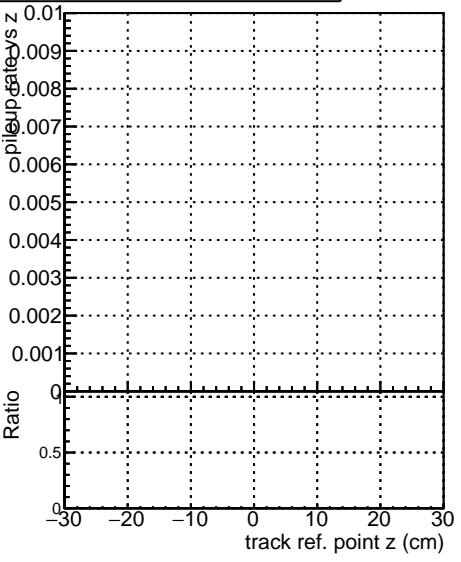

Fake rate vs vertpos**Duplicates Rate vs vertpos****Pileup rate vs vertpos**

—■ DQM_correctCheck_mu_pt1to1000_eta2p0to2p5
—■ DQM_original_mu_pt1to1000_eta2p0to2p5

Fake rate vs v**Fake rate vs. sim PV z****Duplicates Rate vs sim PV z****Pileup rate vs. sim PV z**