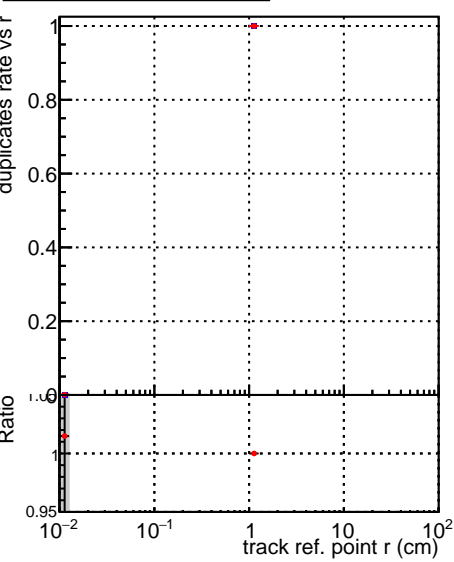

Fake rate vs vertpos**Duplicates Rate vs vertpos****Pileup rate vs vertpos**

—■ DQM_correctCheck_mu_pt1to1000_eta2p0to2p5
—■ DQM_original_mu_pt1to1000_eta2p0to2p5

Fake rate vs v**Fake rate vs. sim PV z****Duplicates Rate vs sim PV z****Pileup rate vs. sim PV z**