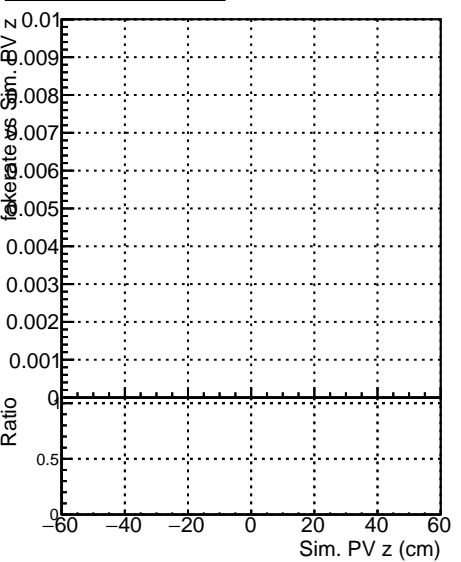

Fake rate vs vertpos**Duplicates Rate vs vertpos****Pileup rate vs vertpos**

—■ DQM_correctCheck_mu_pt1to1000_eta2p0to2p5
—■ DQM_original_mu_pt1to1000_eta2p0to2p5

Fake rate vs v**Fake rate vs. sim PV z****Duplicates Rate vs sim PV z****Pileup rate vs. sim PV z**