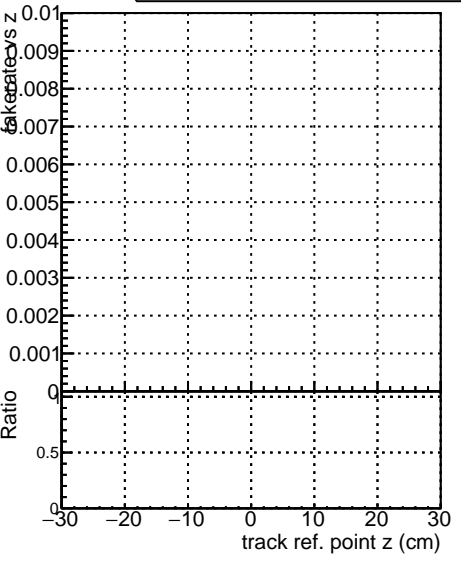

Fake rate vs vertpos**Duplicates Rate vs vertpos****Pileup rate vs vertpos**

—■ DQM_correctCheck_mu_pt1to1000_eta2p0to2p5
—■ DQM_original_mu_pt1to1000_eta2p0to2p5

Fake rate vs v**Fake rate vs. sim PV z****Duplicates Rate vs sim PV z****Pileup rate vs. sim PV z**