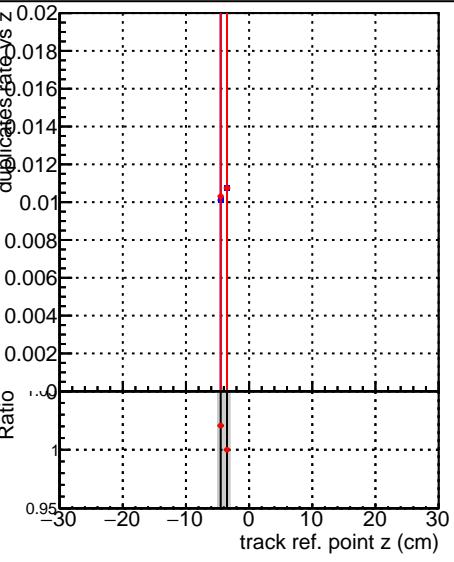

Fake rate vs vertpos**Duplicates Rate vs vertpos****Pileup rate vs vertpos**

—■ DQM_correctCheck_mu_pt1to1000_eta2p0to2p5
—■ DQM_original_mu_pt1to1000_eta2p0to2p5

Fake rate vs v**Fake rate vs. sim PV z****Duplicates Rate vs sim PV z****Pileup rate vs. sim PV z**