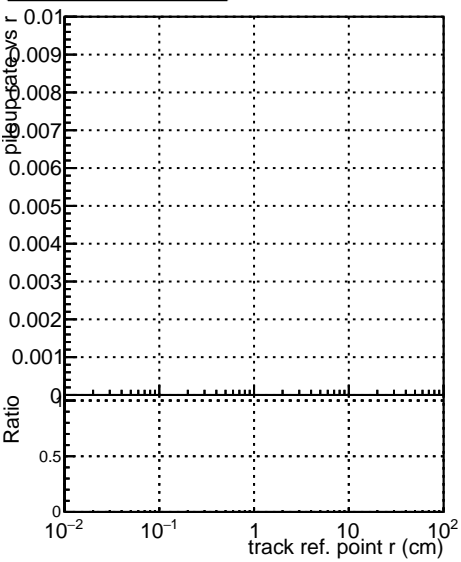

Fake rate vs vertpos**Duplicates Rate vs vertpos****Pileup rate vs vertpos**

—■ DQM_correctCheck_mu_pt1to1000_eta2p0to2p5
—■ DQM_original_mu_pt1to1000_eta2p0to2p5

Fake rate vs v**Fake rate vs. sim PV z****Duplicates Rate vs sim PV z****Pileup rate vs. sim PV z**