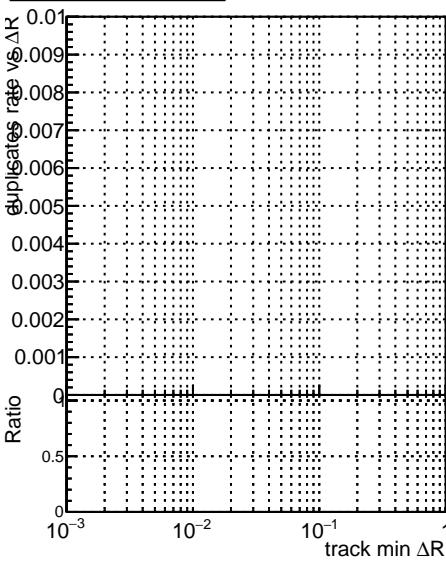

Fake rate vs dr**Duplicates Rate vs dr****Pileup rate vs dr**

—●— **DQM_correctCheck_mu_pt1to1000_eta2p0to2p5**
—●— **DQM_original_mu_pt1to1000_eta2p0to2p5**

Fake rate vs ΔR (track, jet)**Fake rate vs pu****Duplicates Rate vs pu****Pileup rate vs pu**