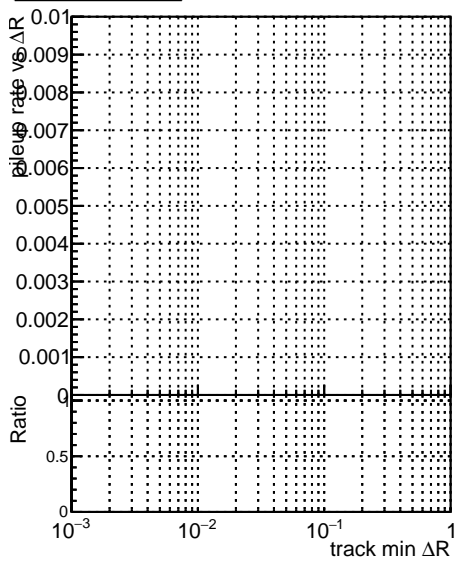

Fake rate vs dr**Duplicates Rate vs dr****Pileup rate vs dr**

—●— **DQM_correctCheck_mu_pt1to1000_eta2p0to2p5**
—●— **DQM_original_mu_pt1to1000_eta2p0to2p5**

Fake rate vs ΔR (track, jet)**Fake rate vs pu****Duplicates Rate vs pu****Pileup rate vs pu**