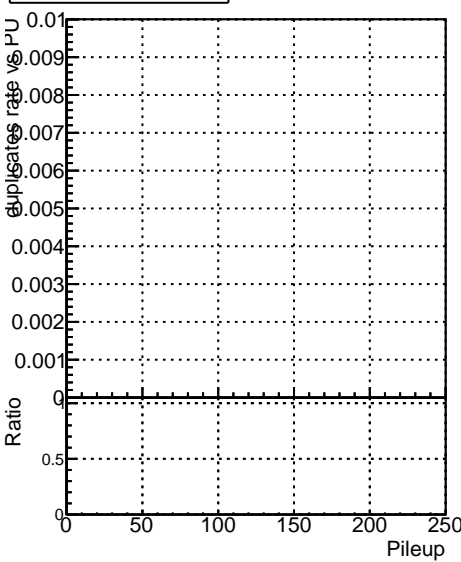

Fake rate vs dr**Duplicates Rate vs dr****Pileup rate vs dr**

—●— **DQM_correctCheck_mu_pt1to1000_eta2p0to2p5**
—●— **DQM_original_mu_pt1to1000_eta2p0to2p5**

Fake rate vs ΔR (track, jet)**Fake rate vs pu****Duplicates Rate vs pu****Pileup rate vs pu**