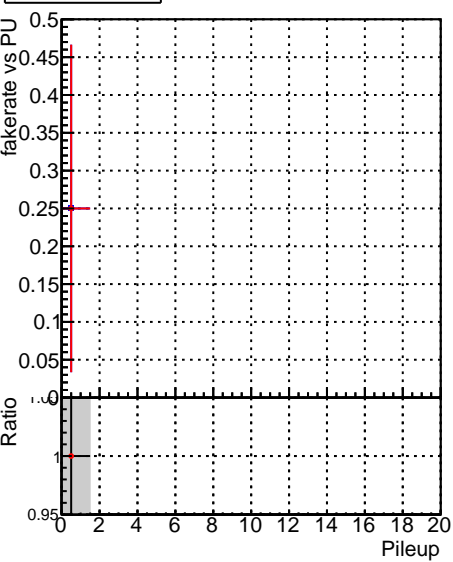

Fake rate vs dr**Duplicates Rate vs dr****Pileup rate vs dr**

—●— **DQM_correctCheck_mu_pt1to1000_eta2p0to2p5**
—●— **DQM_original_mu_pt1to1000_eta2p0to2p5**

Fake rate vs ΔR (track, jet)**Fake rate vs pu****Duplicates Rate vs pu****Pileup rate vs pu**