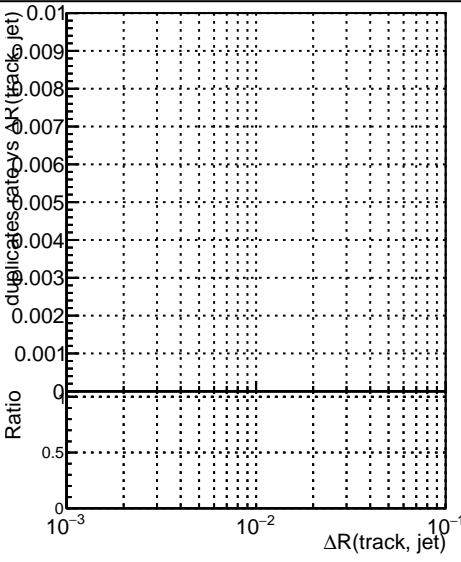

Fake rate vs dr**Duplicates Rate vs dr****Pileup rate vs dr**

—●— **DQM_correctCheck_mu_pt1to1000_eta2p0to2p5**
—●— **DQM_original_mu_pt1to1000_eta2p0to2p5**

Fake rate vs ΔR (track, jet)**Fake rate vs pu****Duplicates Rate vs pu****Pileup rate vs pu**