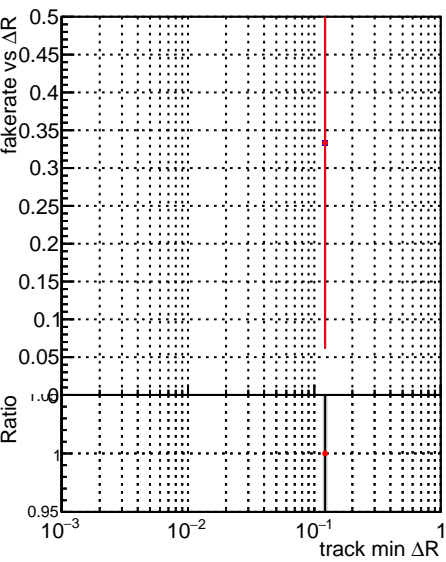

Fake rate vs dr**Duplicates Rate vs dr****Pileup rate vs dr**

—●— **DQM_correctCheck_mu_pt1to1000_eta2p0to2p5**
—●— **DQM_original_mu_pt1to1000_eta2p0to2p5**

Fake rate vs ΔR (track, jet)**Fake rate vs pu****Duplicates Rate vs pu****Pileup rate vs pu**