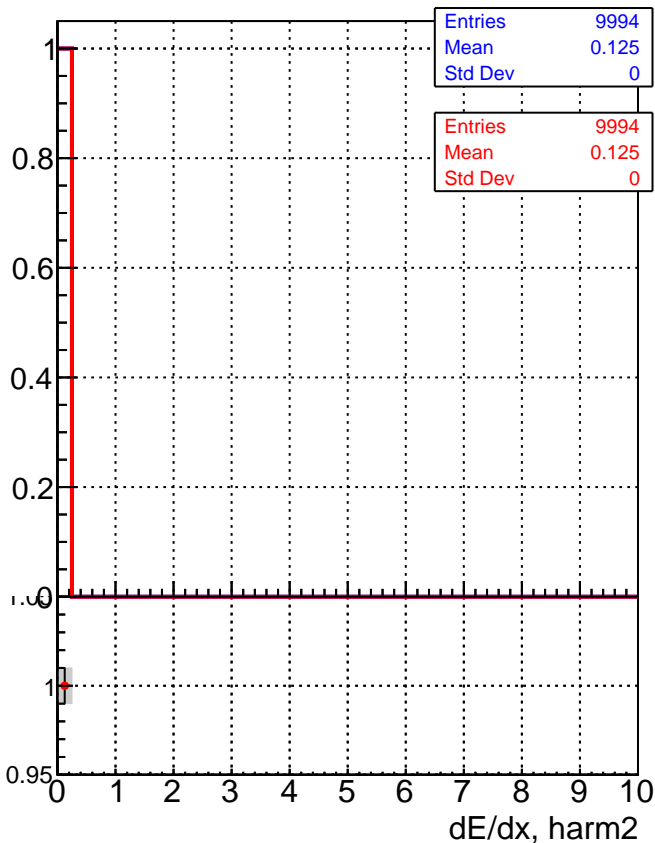

dE/dx estimator 1

dE/dx estimator 2

■ DQM_correctCheck_mu_pt1to1000_eta2p0to2p5
● DQM_original_mu_pt1to1000_eta2p0to2p5