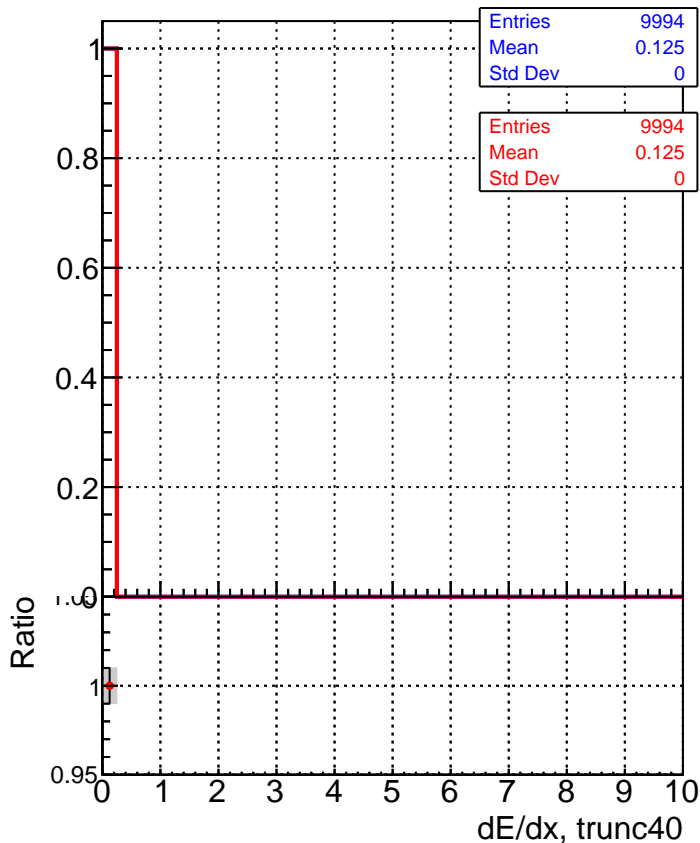

dE/dx estimator 1

dE/dx estimator 2

■ DQM_correctCheck_mu_pt1to1000_eta2p0to2p5
● DQM_original_mu_pt1to1000_eta2p0to2p5