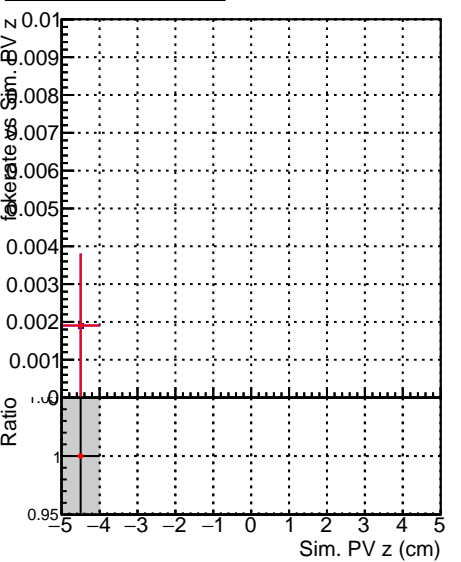

Fake rate vs vertpos**Duplicates Rate vs vertpos****Pileup rate vs vertpos**

—●— **DQM_correctCheck_mu_pt1to1000_eta1p5to2p0**
—●— **DQM_original_mu_pt1to1000_eta1p5to2p0**

Fake rate vs v**Fake rate vs. sim PV z****Duplicates Rate vs sim PV z****Pileup rate vs. sim PV z**