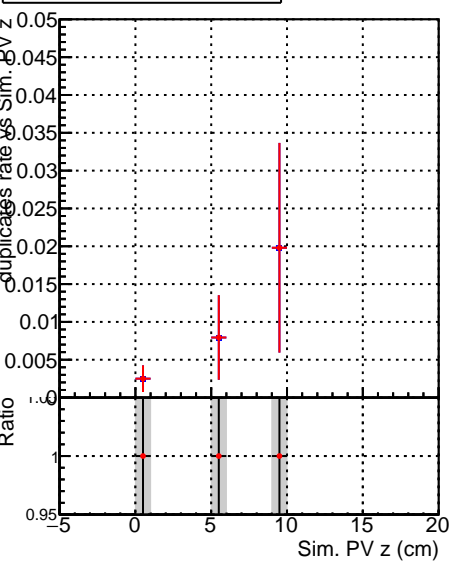

Fake rate vs vertpos**Duplicates Rate vs vertpos****Pileup rate vs vertpos**

—●— **DQM_correctCheck_mu_pt1to1000_eta1p5to2p0**
—●— **DQM_original_mu_pt1to1000_eta1p5to2p0**

Fake rate vs v**Fake rate vs. sim PV z****Duplicates Rate vs sim PV z****Pileup rate vs. sim PV z**