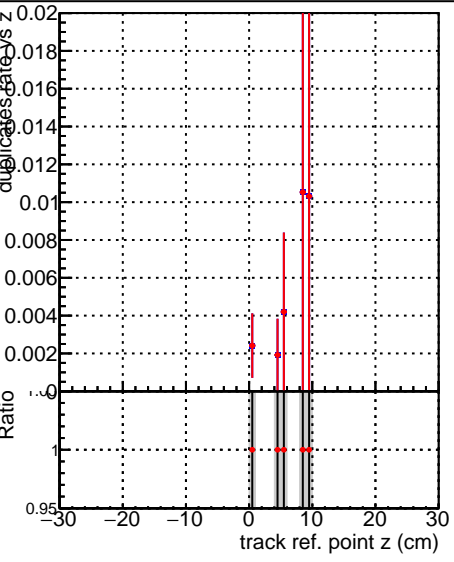

Fake rate vs vertpos**Duplicates Rate vs vertpos****Pileup rate vs vertpos**

—●— **DQM_correctCheck_mu_pt1to1000_eta1p5to2p0**
—●— **DQM_original_mu_pt1to1000_eta1p5to2p0**

Fake rate vs v**Fake rate vs. sim PV z****Duplicates Rate vs sim PV z****Pileup rate vs. sim PV z**