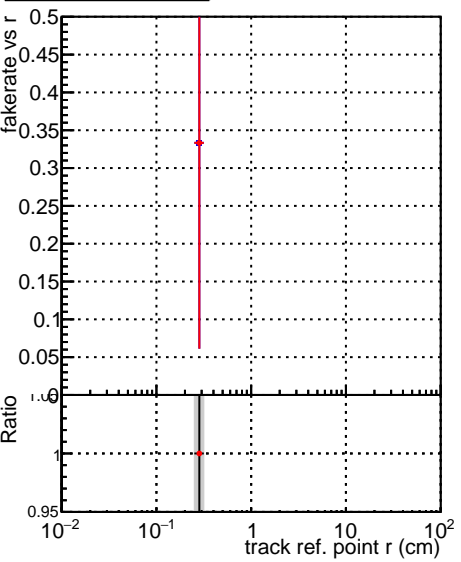

Fake rate vs vertpos**Duplicates Rate vs vertpos****Pileup rate vs vertpos**

—●— **DQM_correctCheck_mu_pt1to1000_eta1p5to2p0**
—●— **DQM_original_mu_pt1to1000_eta1p5to2p0**

Fake rate vs v**Fake rate vs. sim PV z****Duplicates Rate vs sim PV z****Pileup rate vs. sim PV z**