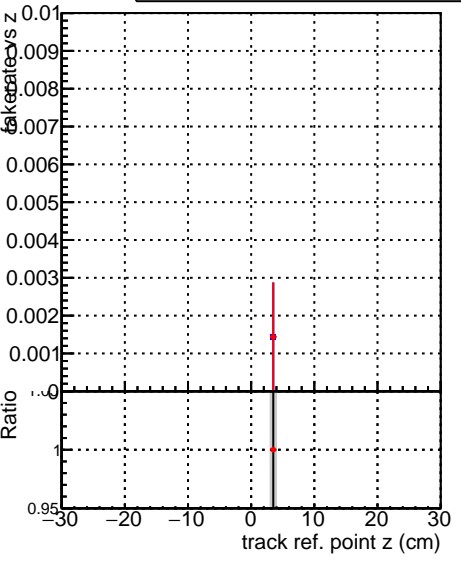

Fake rate vs vertpos**Duplicates Rate vs vertpos****Pileup rate vs vertpos**

—●— **DQM_correctCheck_mu_pt1to1000_eta1p5to2p0**
—●— **DQM_original_mu_pt1to1000_eta1p5to2p0**

Fake rate vs v**Fake rate vs. sim PV z****Duplicates Rate vs sim PV z****Pileup rate vs. sim PV z**