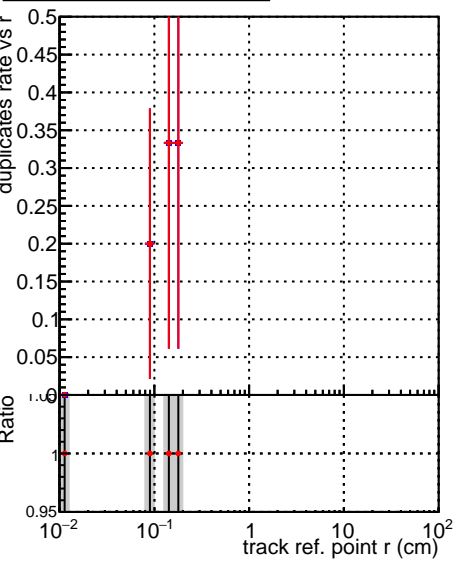

Fake rate vs vertpos**Duplicates Rate vs vertpos****Pileup rate vs vertpos**

—●— **DQM_correctCheck_mu_pt1to1000_eta1p5to2p0**
—●— **DQM_original_mu_pt1to1000_eta1p5to2p0**

Fake rate vs v**Fake rate vs. sim PV z****Duplicates Rate vs sim PV z****Pileup rate vs. sim PV z**