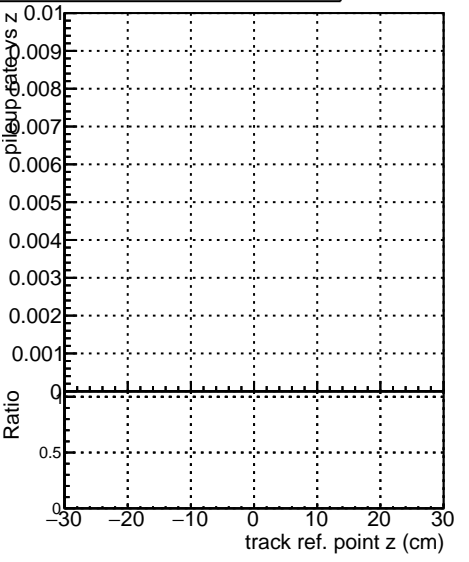

Fake rate vs vertpos**Duplicates Rate vs vertpos****Pileup rate vs vertpos**

—●— **DQM_correctCheck_mu_pt1to1000_eta1p5to2p0**
—●— **DQM_original_mu_pt1to1000_eta1p5to2p0**

Fake rate vs v**Fake rate vs. sim PV z****Duplicates Rate vs sim PV z****Pileup rate vs. sim PV z**