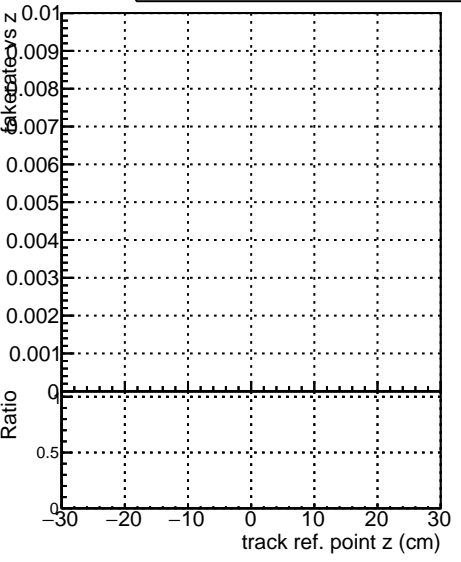

Fake rate vs vertpos

Duplicates Rate vs vertpos

Pileup rate vs vertpos

—●— **DQM_correctCheck3_mu_pt1to1000_eta2p0to2p5**
—●— **DQM_original_mu_pt1to1000_eta2p0to2p5**

Fake rate vs v

Duplicates Rate vs v

Pileup rate vs v

Fake rate vs. sim PV z

Duplicates Rate vs sim PV z

Pileup rate vs. sim PV z