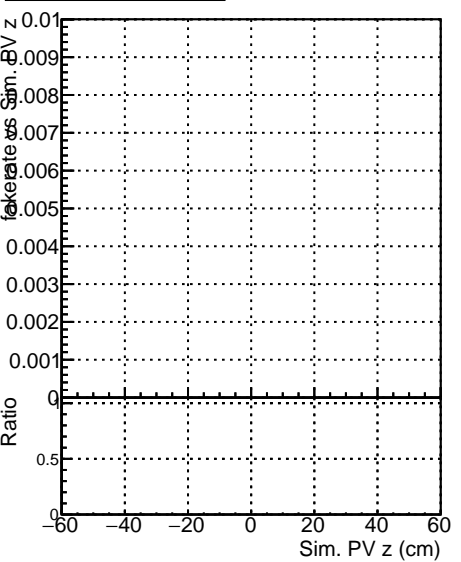

Fake rate vs vertpos

Duplicates Rate vs vertpos

Pileup rate vs vertpos

—●— **DQM_correctCheck3_mu_pt1to1000_eta2p0to2p5**
—●— **DQM_original_mu_pt1to1000_eta2p0to2p5**

Fake rate vs v

Duplicates Rate vs v

Pileup rate vs v

Fake rate vs. sim PV z

Duplicates Rate vs sim PV z

Pileup rate vs. sim PV z