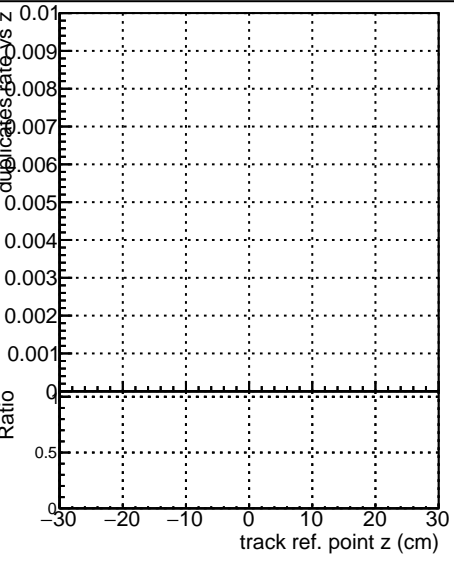

Fake rate vs vertpos

Duplicates Rate vs vertpos

Pileup rate vs vertpos

—●— **DQM_correctCheck3_mu_pt1to1000_eta2p0to2p5**
—●— **DQM_original_mu_pt1to1000_eta2p0to2p5**

Fake rate vs v

Duplicates Rate vs v

Pileup rate vs v

Fake rate vs. sim PV z

Duplicates Rate vs sim PV z

Pileup rate vs. sim PV z