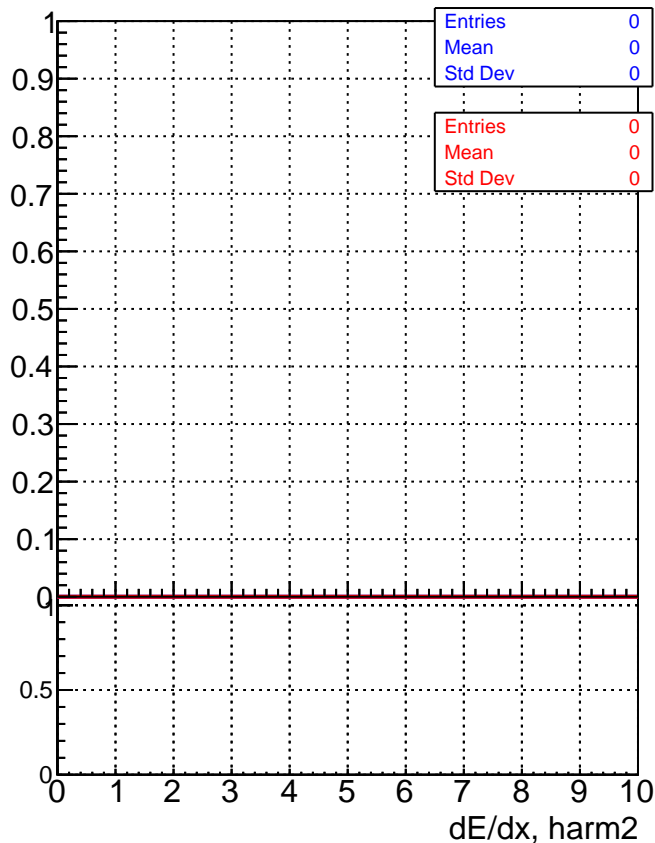

dE/dx estimator 1

dE/dx estimator 2

DQM_correctCheck2_mu_pt1to1000_eta2p5to4p0
DQM_original_mu_pt1to1000_eta2p5to4p0