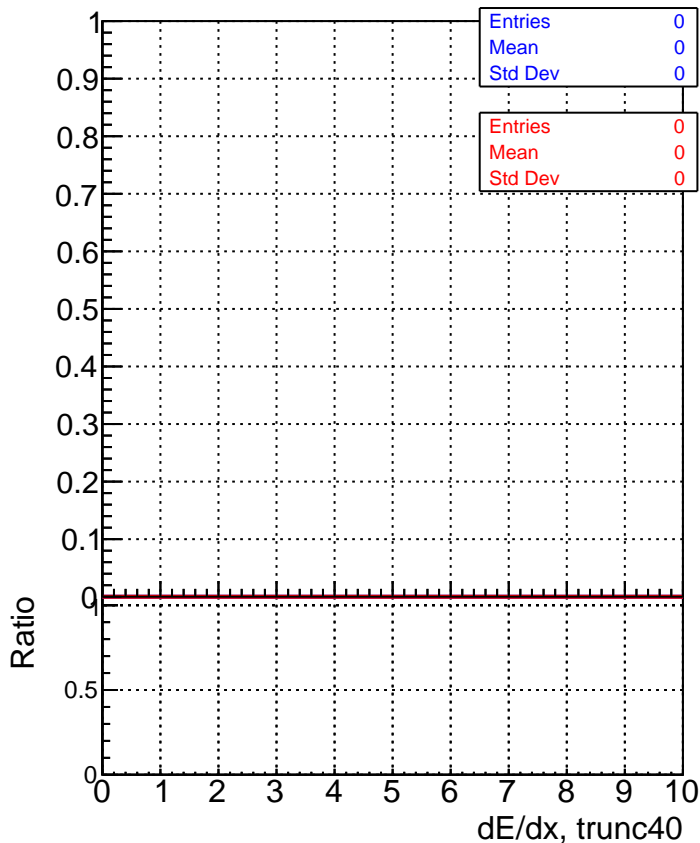

dE/dx estimator 1

dE/dx estimator 2

DQM_correctCheck2_mu_pt1to1000_eta2p5to4p0
DQM_original_mu_pt1to1000_eta2p5to4p0