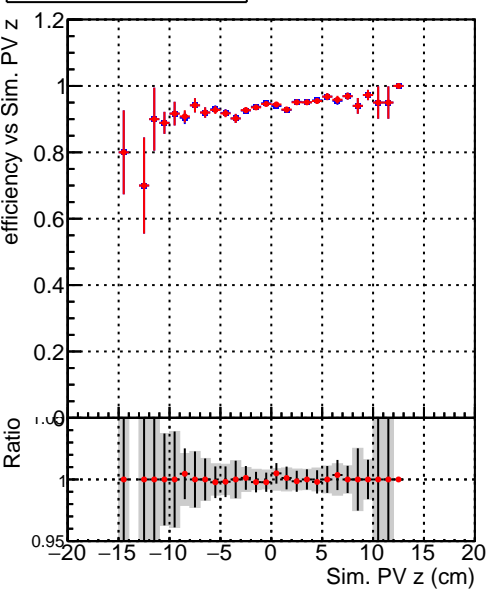

Efficiency vs vertpos**fake+duplicates vs vert r**

—■ DQM_correctCheck2_mu_pt1to1000_eta1p5to2p0
—● DQM_original_mu_pt1to1000_eta1p5to2p0

Efficiency vs vert z**Efficiency vs. sim PV z****fake+duplicates vs Sim. PV z**