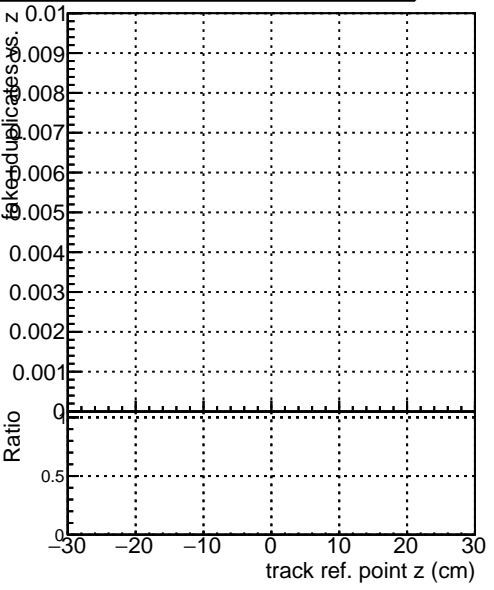

Efficiency vs vertpos**fake+duplicates vs vert r**

—■ DQM_correctCheck2_mu_pt1to1000_eta1p5to2p0
—● DQM_original_mu_pt1to1000_eta1p5to2p0

Efficiency vs vert z**Efficiency vs. sim PV z****fake+duplicates vs Sim. PV z**