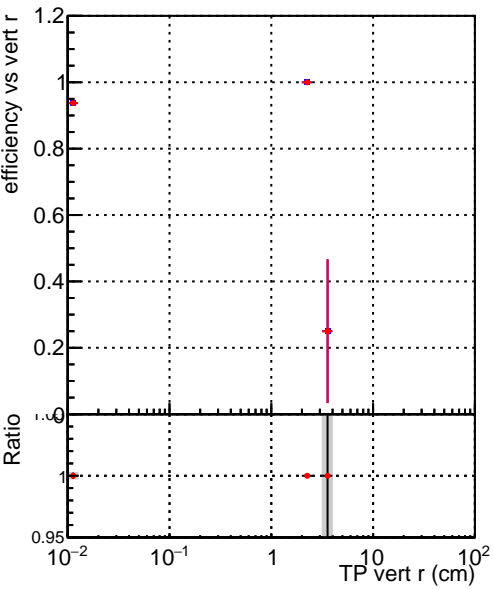

Efficiency vs vertpos**fake+duplicates vs vert r**

—■ DQM_correctCheck2_mu_pt1to1000_eta1p5to2p0
—● DQM_original_mu_pt1to1000_eta1p5to2p0

Efficiency vs vert z**Efficiency vs. sim PV z****fake+duplicates vs Sim. PV z**