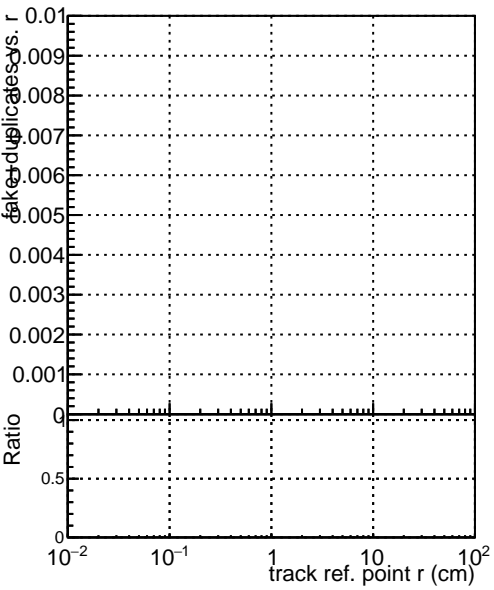

Efficiency vs vertpos**fake+duplicates vs vert r**

—■ DQM_correctCheck2_mu_pt1to1000_eta1p5to2p0
—● DQM_original_mu_pt1to1000_eta1p5to2p0

Efficiency vs vert z**Efficiency vs. sim PV z****fake+duplicates vs Sim. PV z**