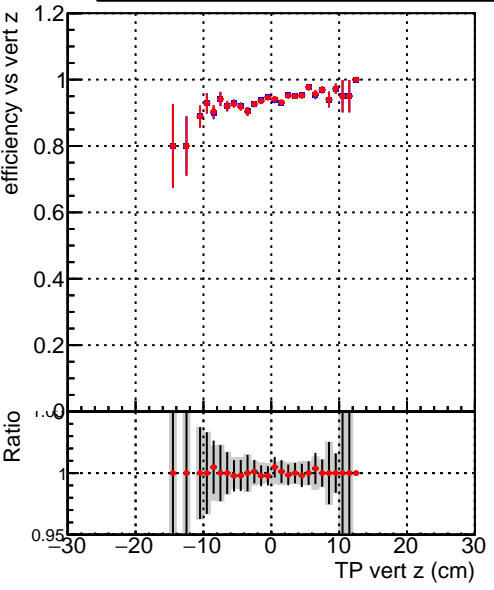

Efficiency vs vertpos**fake+duplicates vs vert r**

—■ DQM_correctCheck2_mu_pt1to1000_eta1p5to2p0
—● DQM_original_mu_pt1to1000_eta1p5to2p0

Efficiency vs vert z**Efficiency vs. sim PV z****fake+duplicates vs Sim. PV z**