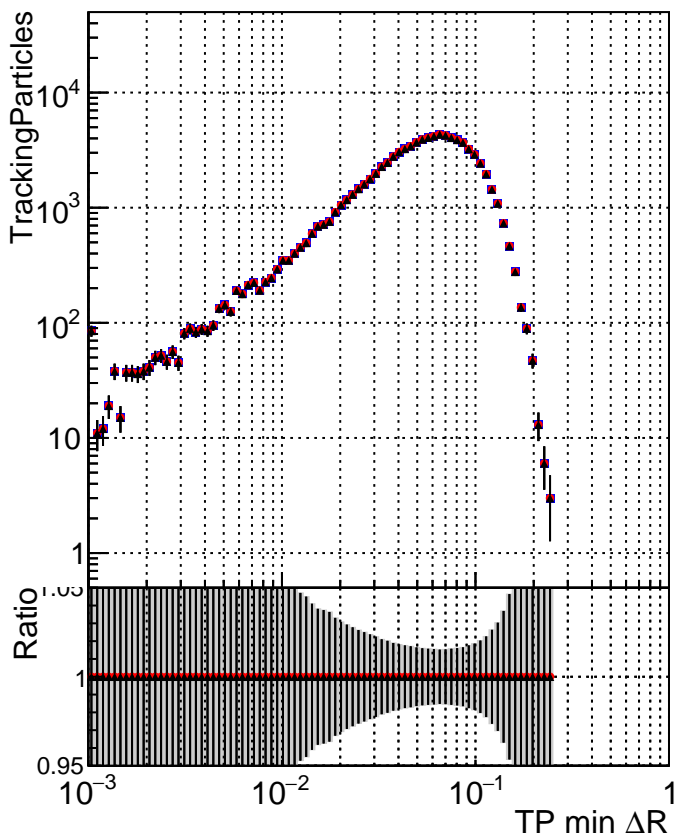

N of simulated tracks vs dR

N of associated tracks (simToReco) vs dR

N of simulated tracks vs dR

- DQM_mkFit_TToriginal
- DQM_mkFit_TT_JanUpdate-noErr
- ▲ DQM_mkFit_TT_JanUpdate-noErr1H