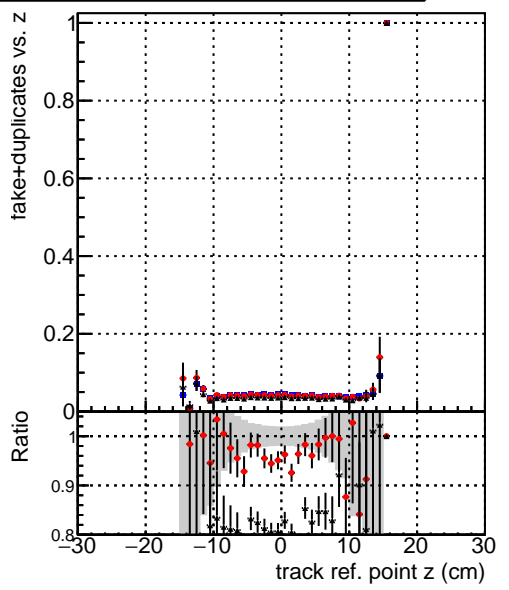

Efficiency vs vertpos**fake+duplicates vs vert r****Efficiency**

- DQM_mkFit_TTOriginal
- DQM_mkFit_TT_JanUpdate-noErr
- DQM_mkFit_TT_JanUpdate-noErr1H

**Efficiency vs. sim PV z****fake+duplicates vs Sim. PV z**