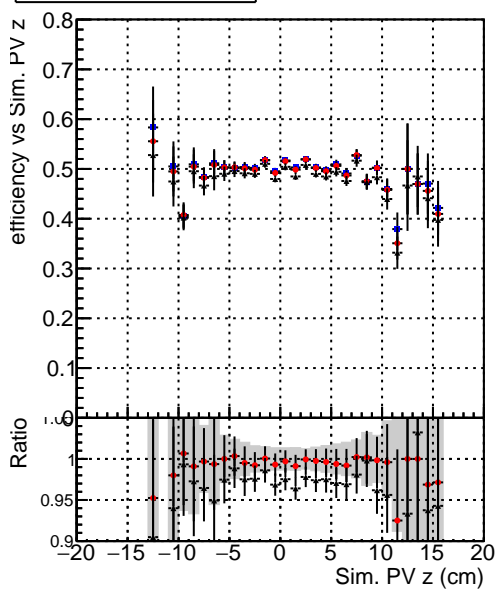

Efficiency vs vertpos**fake+duplicates vs vert r****Efficiency**

- DQM_mkFit_TTOriginal
- DQM_mkFit_TT_JanUpdate-noErr
- DQM_mkFit_TT_JanUpdate-noErr1H

**Efficiency vs. sim PV z****fake+duplicates vs Sim. PV z**