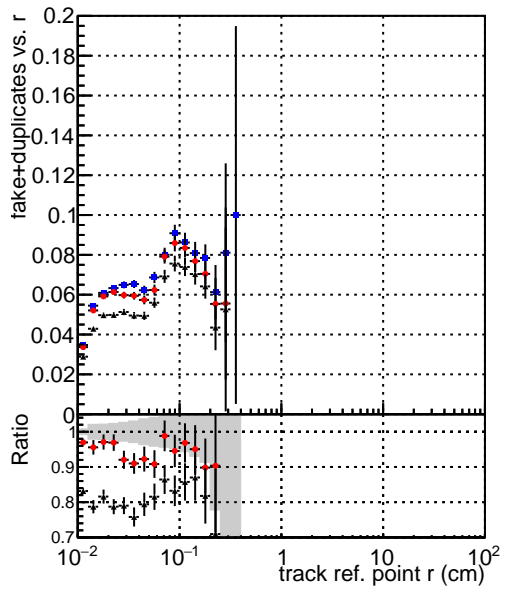

Efficiency vs vertpos**fake+duplicates vs vert r****Efficiency**

- DQM_mkFit_TTOriginal
- DQM_mkFit_TT_JanUpdate-noErr
- DQM_mkFit_TT_JanUpdate-noErr1H

**Efficiency vs. sim PV z****fake+duplicates vs Sim. PV z**