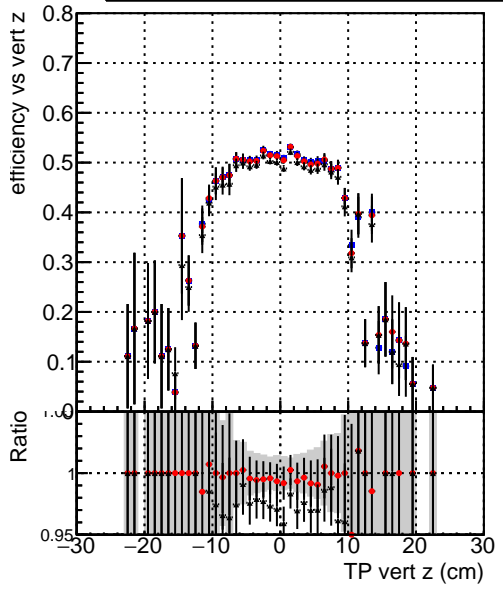

Efficiency vs vertpos**fake+duplicates vs vert r****Efficiency**

- DQM_mkFit_TTOriginal
- DQM_mkFit_TT_JanUpdate-noErr
- DQM_mkFit_TT_JanUpdate-noErr1H

**Efficiency vs. sim PV z****fake+duplicates vs Sim. PV z**