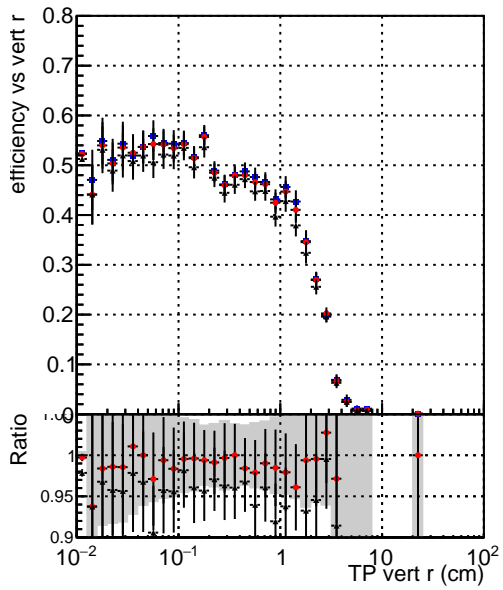

Efficiency vs vertpos**fake+duplicates vs vert r****Efficiency**

- DQM_mkFit_TTOriginal
- DQM_mkFit_TT_JanUpdate-noErr
- DQM_mkFit_TT_JanUpdate-noErr1H

**Efficiency vs. sim PV z****fake+duplicates vs Sim. PV z**