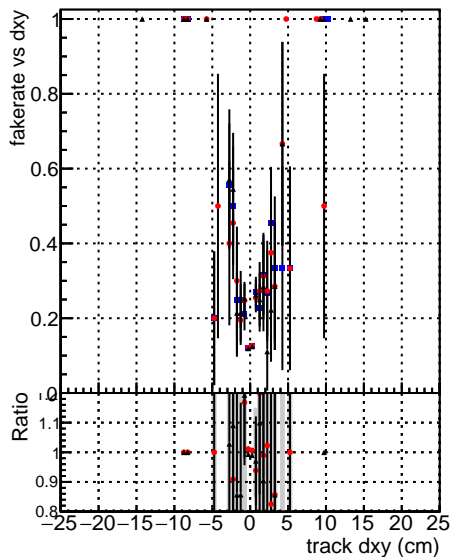

Fake rate vs dxy

Duplicates Rate vs Dxy

Pileup rate vs dxy

Fake rate vs dz

Legend for all plots:

- Blue squares: DGM mkFit TToriginal
- Red circles: DGM mkFit TTJanUpdate-noErr
- Black triangles: DGM mkFit TTJanUpdate-noErrH