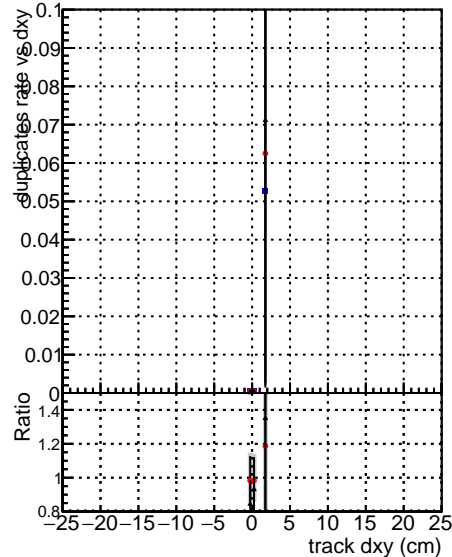

Fake rate vs dxy

Duplicates Rate vs Dxy

Pileup rate vs dxy

Fake rate vs dz

Legend for all plots:

- Blue squares: DGM mkFit TToriginal
- Red circles: DGM mkFit TTJanUpdate-noErr
- Black triangles: DGM mkFit TTJanUpdate-noErrH