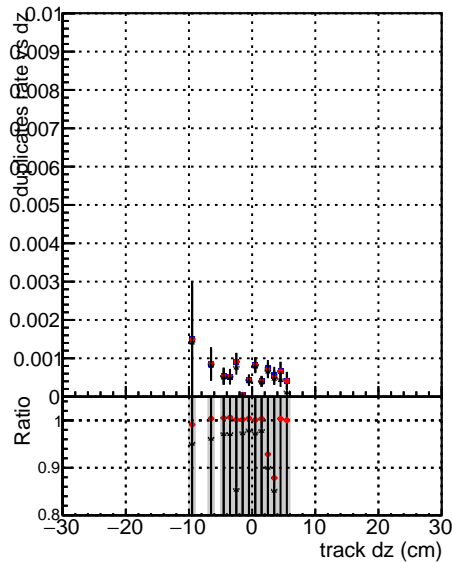

Fake rate vs dxy

Duplicates Rate vs Dxy

Pileup rate vs dxy

Fake rate vs dz

Legend for all plots:

- Blue squares: DGM mkFit TToriginal
- Red circles: DGM mkFit TTJanUpdate-noErr
- Black triangles: DGM mkFit TTJanUpdate-noErrH