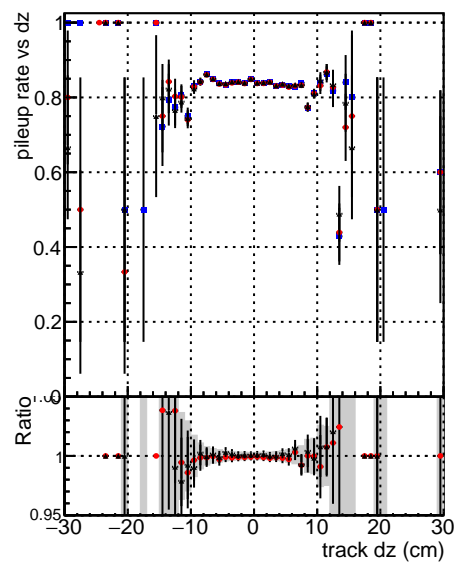

Fake rate vs dxy

Duplicates Rate vs Dxy

Pileup rate vs dxy

Fake rate vs dz

Legend for all plots:

- Blue squares: DGM mkFit TToriginal
- Red circles: DGM mkFit TTJanUpdate-noErr
- Black triangles: DGM mkFit TTJanUpdate-noErrH