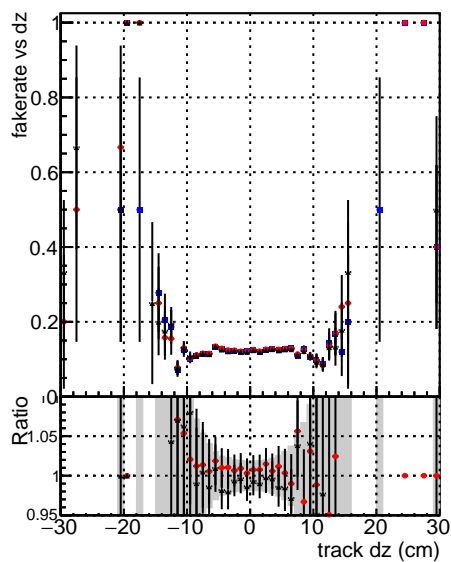

Fake rate vs dxy

Duplicates Rate vs Dxy

Pileup rate vs dxy

Fake rate vs dz

Legend for all plots:

- Blue squares: DGM mkFit TToriginal
- Red circles: DGM mkFit TTJanUpdate-noErr
- Black triangles: DGM mkFit TTJanUpdate-noErrH