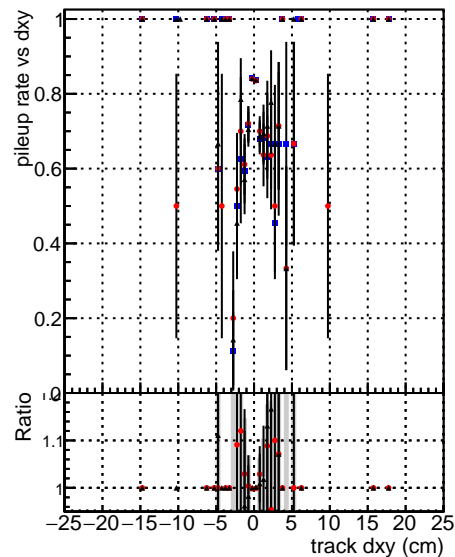

Fake rate vs dxy

Duplicates Rate vs Dxy

Pileup rate vs dxy

Fake rate vs dz

Legend for all plots:

- Blue squares: DGM mkFit TToriginal
- Red circles: DGM mkFit TTJanUpdate-noErr
- Black triangles: DGM mkFit TTJanUpdate-noErrH