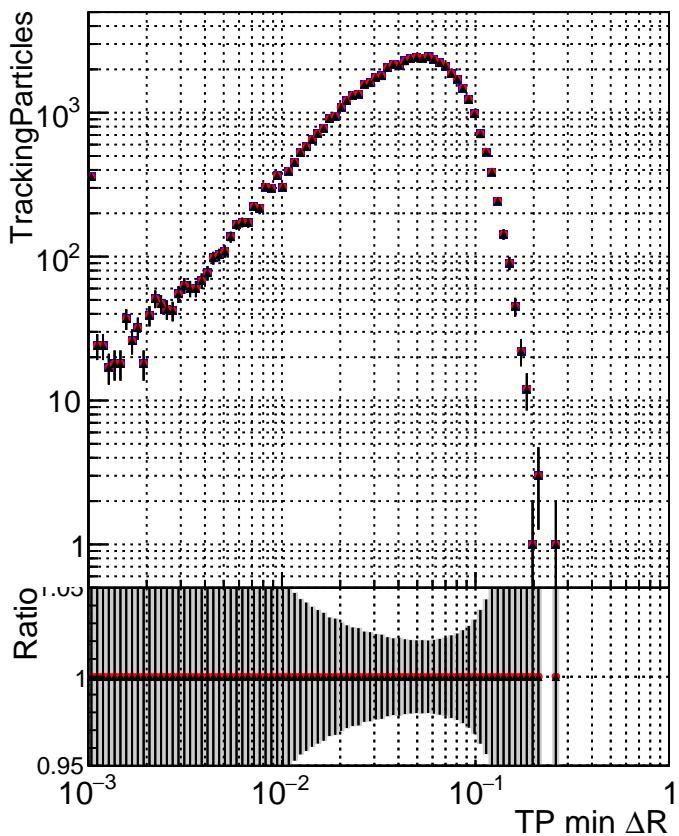

N of simulated tracks vs dR

N of associated tracks (simToReco) vs dR

N of simulated tracks

- DQM\_mkFit\_TToriginal
- DQM\_mkFit\_TT\_JanUpdate-noErr
- ▲ DQM\_mkFit\_TT\_JanUpdate-noErr1H