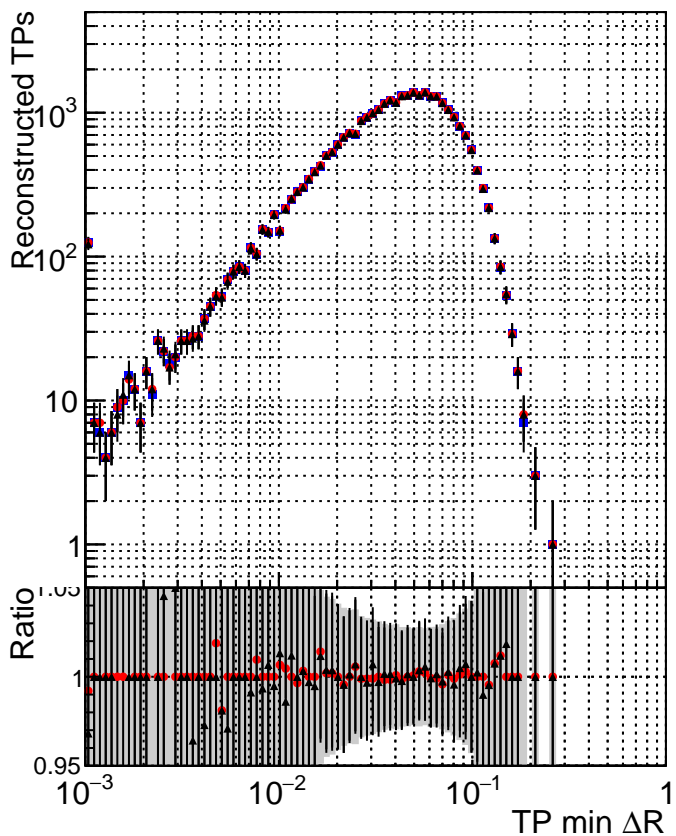

N of simulated tracks vs dR

N of associated tracks (simToReco) vs dR

N of simulated tracks

- DQM\_mkFit\_TToriginal
- DQM\_mkFit\_TT\_JanUpdate-noErr
- ▲ DQM\_mkFit\_TT\_JanUpdate-noErr1H