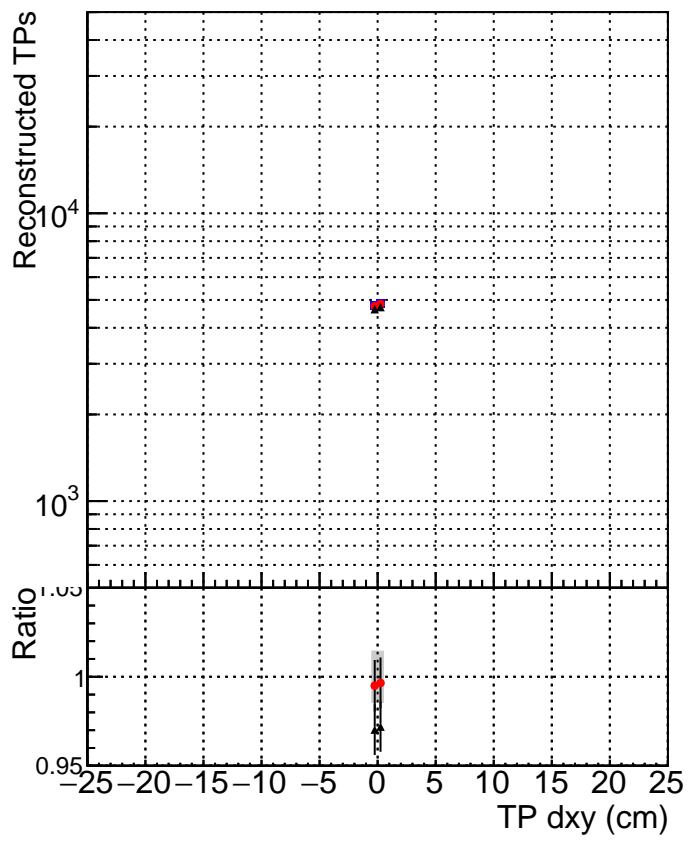

N of simulated tracks vs dxy

N of associated tracks (simToReco) vs dxy

N of simulated track

- DQM_mkFit_TToriginal
- DQM_mkFit_TT_JanUpdate-noErr
- ▲ DQM_mkFit_TT_JanUpdate-noErr1H