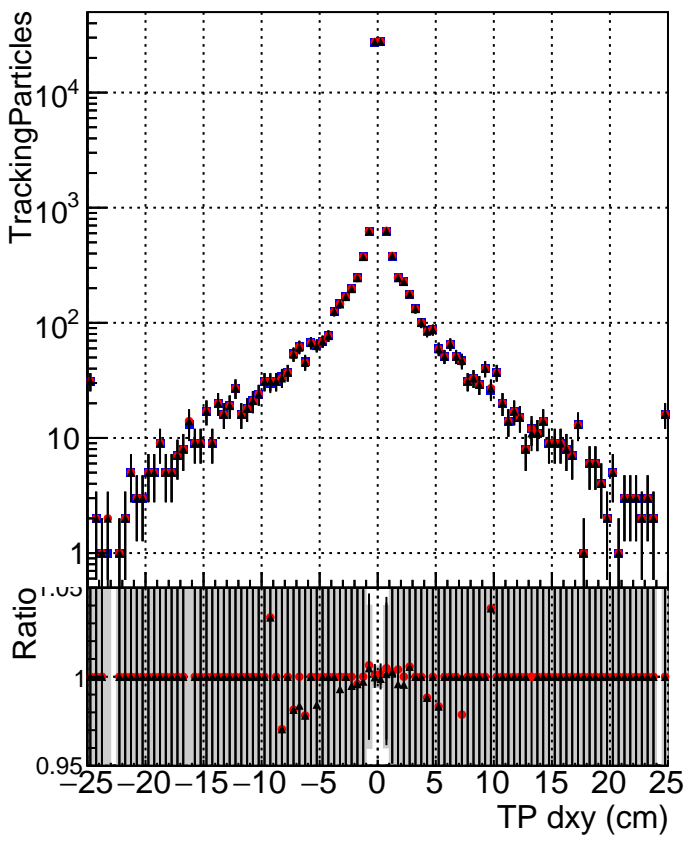

N of simulated tracks vs dxy

N of associated tracks (simToReco) vs dxy

N of simulated track

- DQM_mkFit_TToriginal
- DQM_mkFit_TT_JanUpdate-noErr
- ▲ DQM_mkFit_TT_JanUpdate-noErr1H