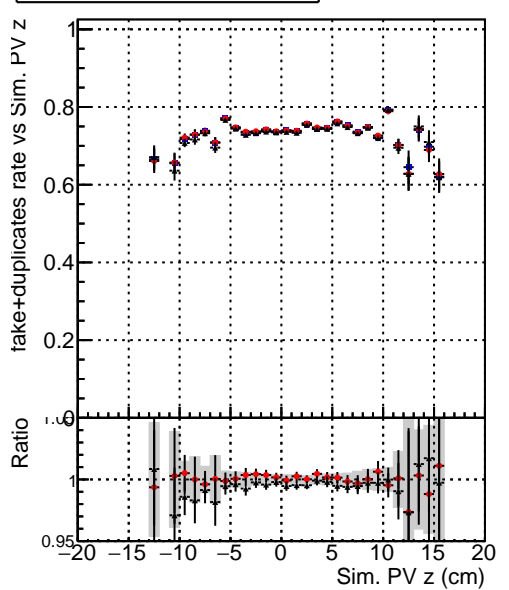

Efficiency vs vertpos**fake+duplicates vs vert r****Efficiency vs vert z****fake+duplicates vs vert z****Efficiency vs. sim PV z****fake+duplicates vs Sim. PV z**

Legend for Efficiency vs. vert r and Efficiency vs. vert z plots:

- Blue star: DQM_mkFit_TTOriginal
- Red circle: DQM_mkFit_TT_JanUpdate-noErr
- Black cross: DQM_mkFit_TT_JanUpdate-noErr1H