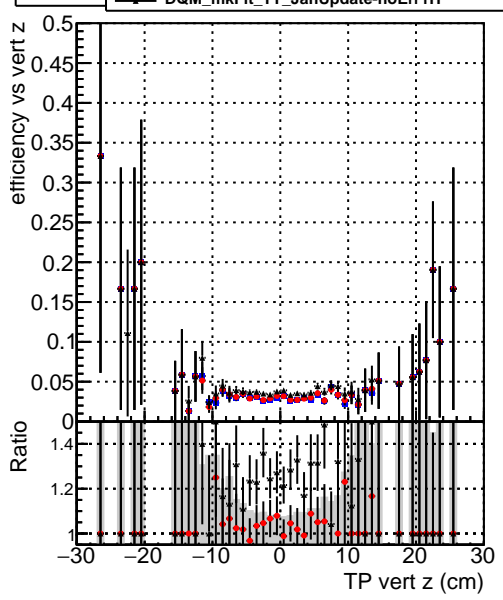

Efficiency vs vertpos**fake+duplicates vs vert r****Efficiency vs vert z****fake+duplicates vs vert z****Efficiency vs. sim PV z****fake+duplicates vs Sim. PV z**

Legend for Efficiency vs. vert r and Efficiency vs. vert z plots:

- Blue star: DQM_mkFit_TTOriginal
- Red circle: DQM_mkFit_TT_JanUpdate-noErr
- Black cross: DQM_mkFit_TT_JanUpdate-noErr1H