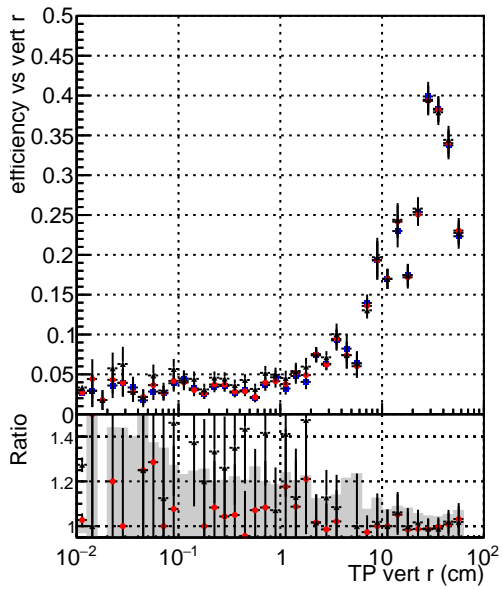

Efficiency vs vertpos**fake+duplicates vs vert r****Efficiency vs vert z****fake+duplicates vs vert z****Efficiency vs. sim PV z****fake+duplicates vs Sim. PV z**

Legend for Efficiency vs. vert r and Efficiency vs. vert z plots:

- Blue star: DQM_mkFit_TTOriginal
- Red circle: DQM_mkFit_TT_JanUpdate-noErr
- Black cross: DQM_mkFit_TT_JanUpdate-noErr1H