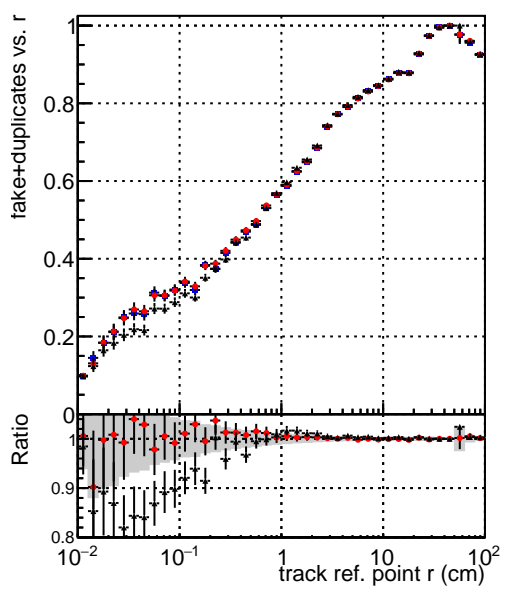

Efficiency vs vertpos**fake+duplicates vs vert r****Efficiency vs vert z****fake+duplicates vs vert z****Efficiency vs. sim PV z****fake+duplicates vs Sim. PV z**

Legend for Efficiency vs. vert r and Efficiency vs. vert z plots:

- Blue star: DQM_mkFit_TTOriginal
- Red circle: DQM_mkFit_TT_JanUpdate-noErr
- Black cross: DQM_mkFit_TT_JanUpdate-noErr1H