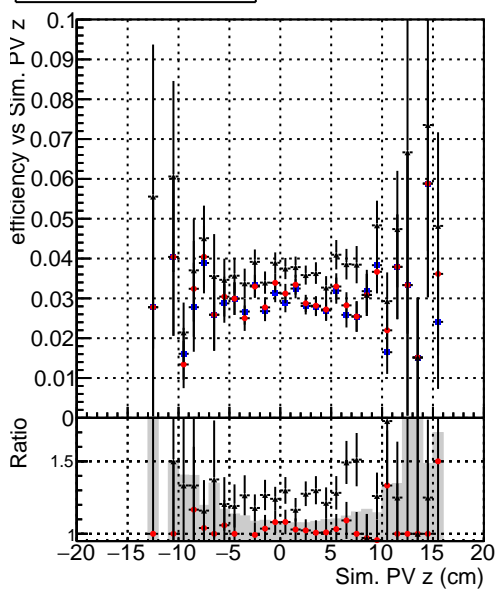

Efficiency vs vertpos**fake+duplicates vs vert r****Efficiency vs vert z****fake+duplicates vs vert z****Efficiency vs. sim PV z****fake+duplicates vs Sim. PV z**

Legend for Efficiency vs. vert r and Efficiency vs. vert z plots:

- Blue star: DQM_mkFit_TTOriginal
- Red circle: DQM_mkFit_TT_JanUpdate-noErr
- Black cross: DQM_mkFit_TT_JanUpdate-noErr1H