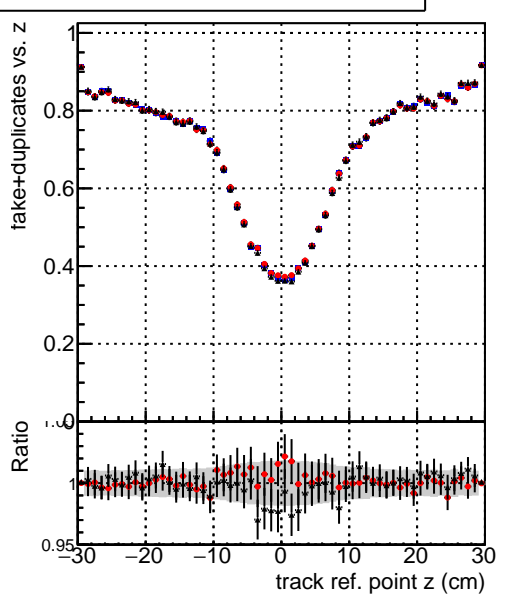

Efficiency vs vertpos**fake+duplicates vs vert r****Efficiency vs vert z****fake+duplicates vs vert z****Efficiency vs. sim PV z****fake+duplicates vs Sim. PV z**

Legend for Efficiency vs. vert r and Efficiency vs. vert z plots:

- Blue star: DQM_mkFit_TTOriginal
- Red circle: DQM_mkFit_TT_JanUpdate-noErr
- Black cross: DQM_mkFit_TT_JanUpdate-noErr1H