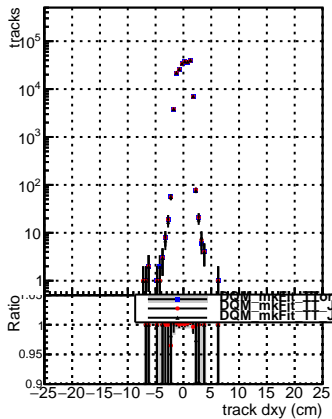

N of reco track vs dxy

N of associated (recoToSim) tracks vs dxy

N of associated (recoToSim) looper tracks vs dxy

N of reco track vs dz

N of associated (recoToSim) tracks vs dz

N of associated (recoToSim) looper tracks vs dz