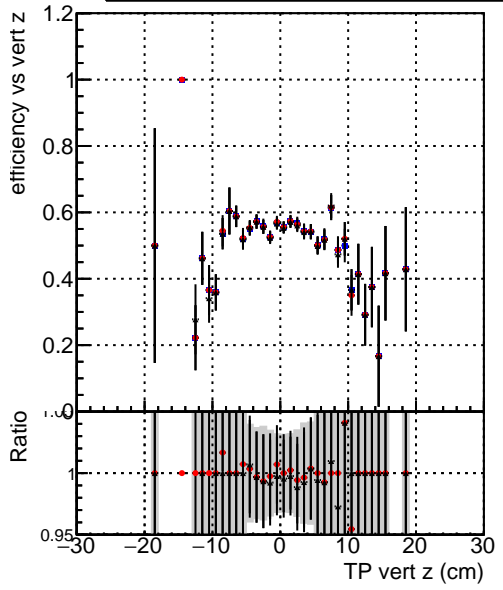

Efficiency vs vertpos

- DQM_mkFit_TToriginal
- DQM_mkFit_TT_JanUpdate-noErr
- DQM_mkFit_TT_JanUpdate-noErr1H

Efficiency vs vert z

Efficiency vs. sim PV z