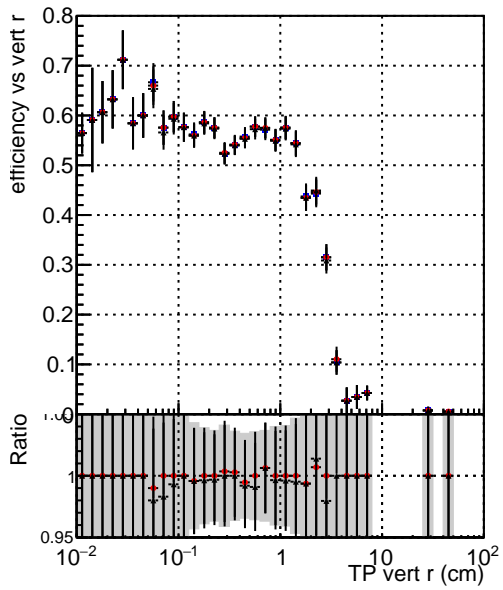

Efficiency vs vertpos

- DQM_mkFit_TToriginal
- DQM_mkFit_TT_JanUpdate-noErr
- DQM_mkFit_TT_JanUpdate-noErr1H

Efficiency vs vert z

Efficiency vs. sim PV z