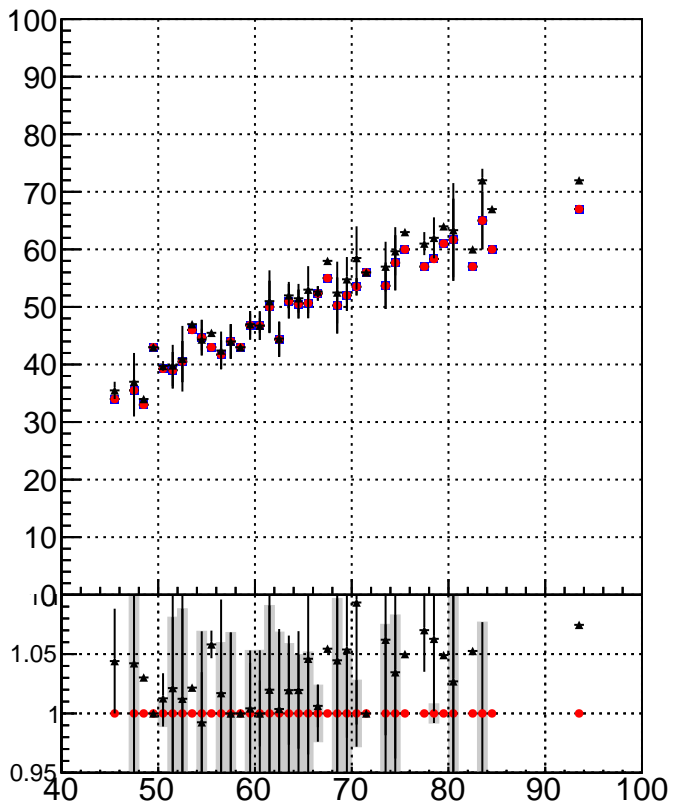

RecoVtx\_vs\_GenVtx

MatchedRecoVtx\_vs\_GenVtx

Merged vs Closest

- DQM\_mkFit\_time
- DQM\_mkFit\_time\_b1
- ▲ DQM\_BDT\_mkFit\_time