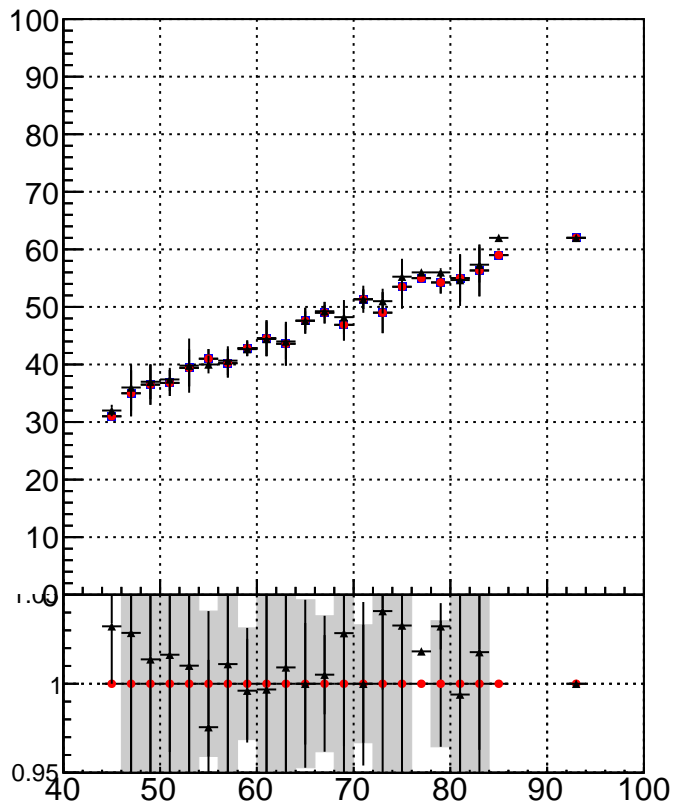

RecoVtx\_vs\_GenVtx

MatchedRecoVtx\_vs\_GenVtx

Merged vs Closest

- DQM\_mkFit\_time
- DQM\_mkFit\_time\_b1
- ▲ DQM\_BDT\_mkFit\_time