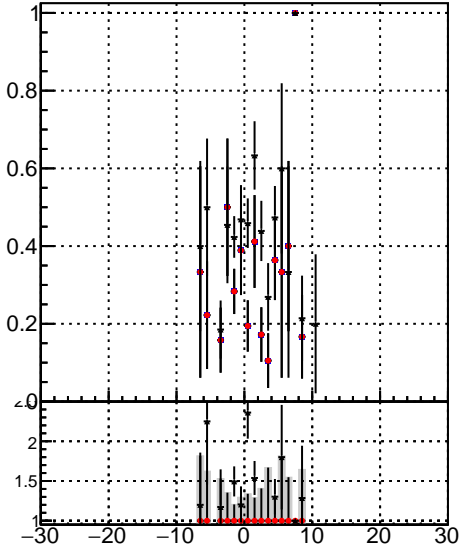

Efficiency vs vertpos**fake+duplicates vs vert r**

Efficiency vs sim PV z

- DQM_mkFit_time
- DQM_mkFit_time_b1
- DQM_BDT_mkFit_time

**Efficiency vs. sim PV z****fake+duplicates vs Sim. PV z**