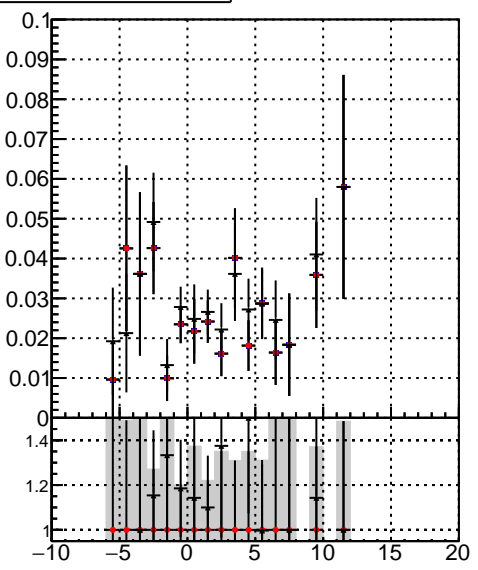

Efficiency vs vertpos**fake+duplicates vs vert r**

Efficiency vs sim PV z

- DQM_mkFit_time
- DQM_mkFit_time_b1
- DQM_BDT_mkFit_time

**Efficiency vs. sim PV z****fake+duplicates vs Sim. PV z**