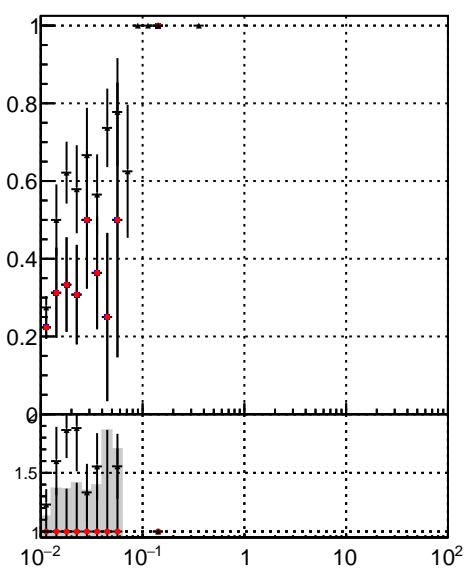

Efficiency vs vertpos**fake+duplicates vs vert r**

Efficiency vs sim PV z

- DQM_mkFit_time
- DQM_mkFit_time_b1
- DQM_BDT_mkFit_time

**Efficiency vs. sim PV z****fake+duplicates vs Sim. PV z**