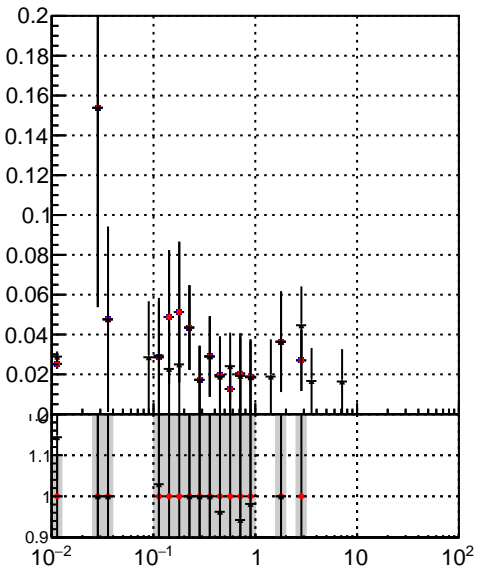

Efficiency vs vertpos**fake+duplicates vs vert r**

Efficiency vs sim PV z

- DQM_mkFit_time
- DQM_mkFit_time_b1
- DQM_BDT_mkFit_time

**Efficiency vs. sim PV z****fake+duplicates vs Sim. PV z**