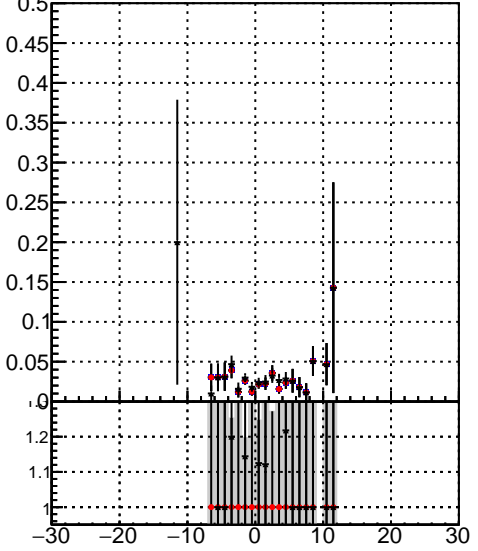

Efficiency vs vertpos**fake+duplicates vs vert r**

Efficiency vs sim PV z

- DQM_mkFit_time
- DQM_mkFit_time_b1
- DQM_BDT_mkFit_time

**Efficiency vs. sim PV z****fake+duplicates vs Sim. PV z**