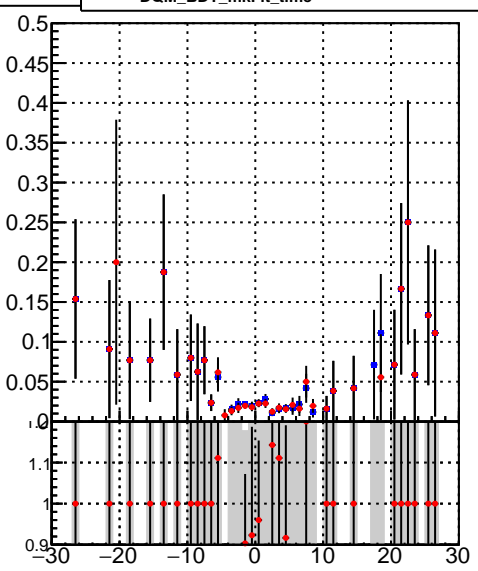

Efficiency vs vertpos

Legend: DQM\_mkFit\_time (blue diamond), DQM\_BDT\_mkFit\_time (red circle)

Efficiency

Efficiency vs. sim PV z