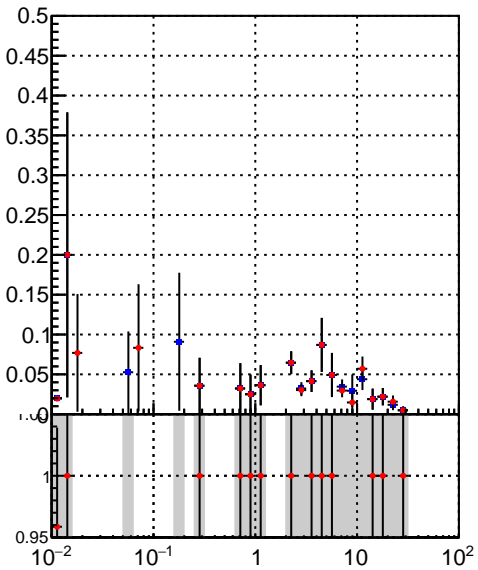

Efficiency vs vertpos

Legend: DQM\_mkFit\_time (blue diamond), DQM\_BDT\_mkFit\_time (red circle)

Efficiency

Efficiency vs. sim PV z