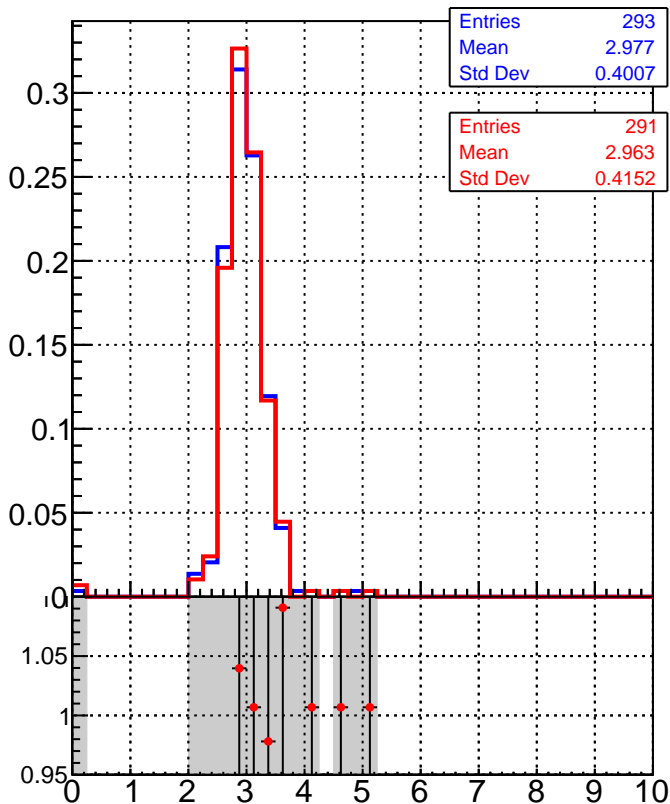

dE/dx estimator 1

dE/dx estimator 2

Legend: DQM\_mkFit\_time (blue line with squares), DQM\_BDT\_mkFit\_time (red line with circles)