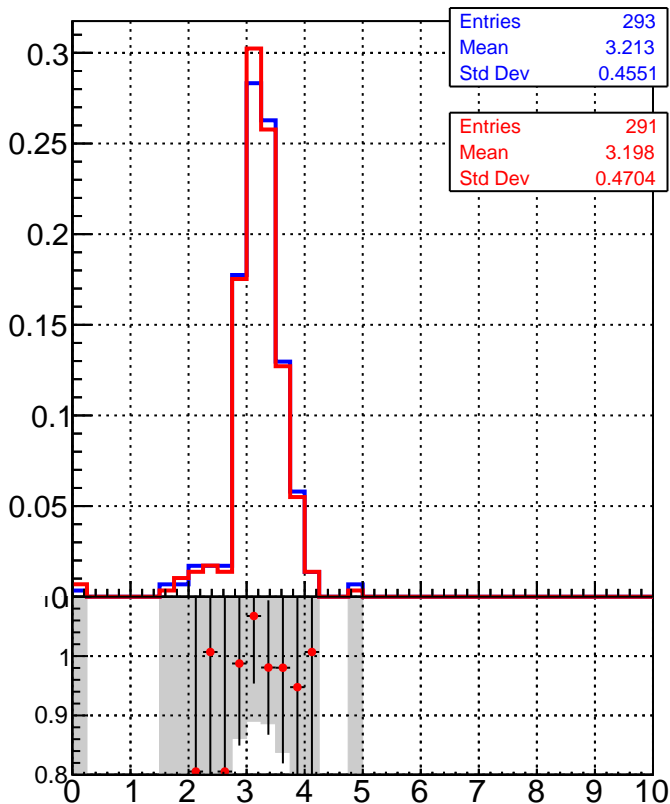

dE/dx estimator 1

dE/dx estimator 2

Legend: DQM\_mkFit\_time (blue line with squares), DQM\_BDT\_mkFit\_time (red line with circles)