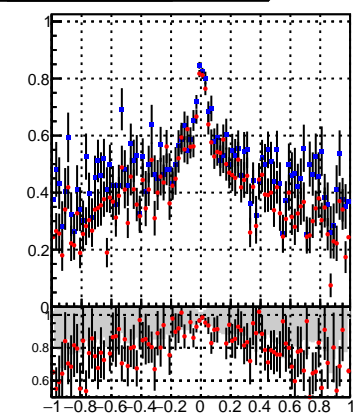

Fake rate vs dxypv

Duplicates Rate vs Dxy(PV)

Pileup rate vs dxy(PV)

Fake rate vs d

Fake rate vs dzpv

Duplicates Rate vs Dz(PV)

Pileup rate vs dz(PV)

Fake rate vs dzpv

Duplicates Rate vs Dz(PV)

Pileup rate vs dz(PV)

—●— DQM_mkFit_time
—●— DQM_BDT_mkFit_time