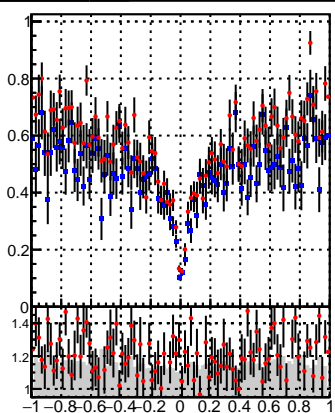

Fake rate vs dxypv

Duplicates Rate vs Dxy(PV)

Pileup rate vs dxy(PV)

Fake rate vs d

Fake rate vs dzpv

Duplicates Rate vs Dz(PV)

Pileup rate vs dz(PV)

Fake rate vs dzpv

Duplicates Rate vs Dz(PV)

Pileup rate vs dz(PV)

—●— DQM_mkFit_time
—●— DQM_BDT_mkFit_time