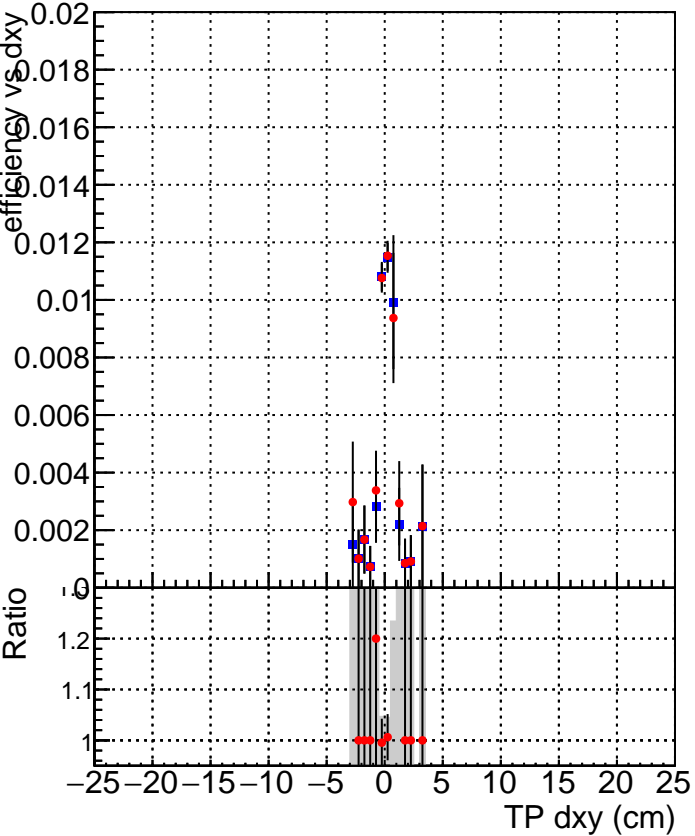

Efficiency vs Dxy

Efficiency vs Dz

Legend for the plots:

- DQM_TT_PR43146 (Blue square)
- DQM_TT_PR43146_swap (Red circle)