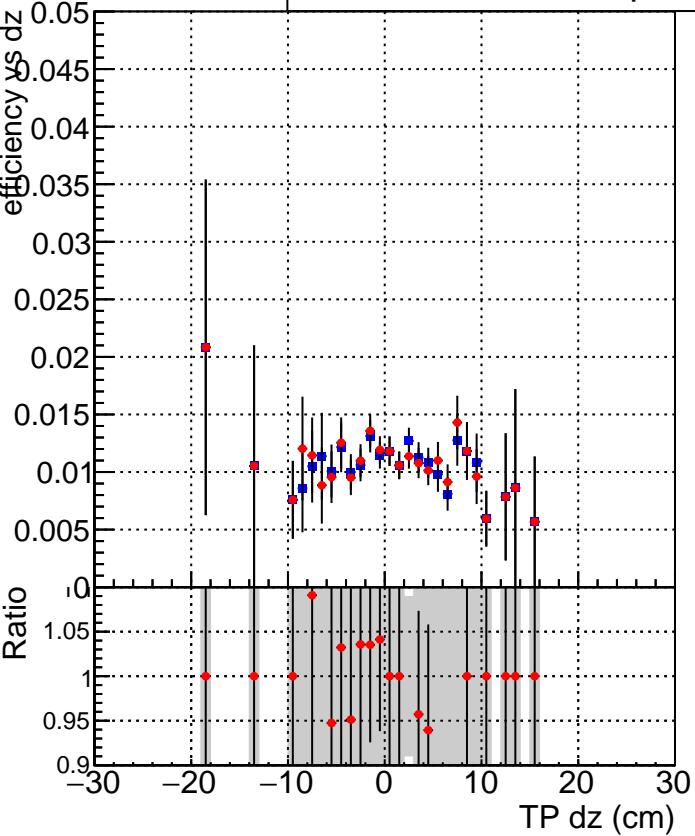

Efficiency vs Dxy

Efficiency vs Dz

Legend for the plots:

- DQM_TT_PR43146 (Blue square)
- DQM_TT_PR43146_swap (Red circle)