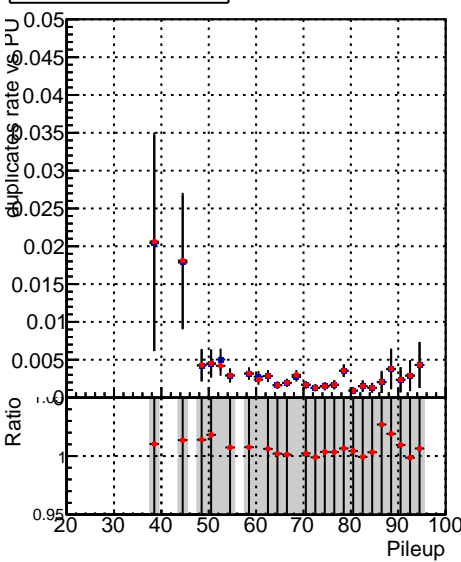

Fake rate vs dr**Duplicates Rate vs dr****Pileup rate vs dr**
Fake rate vs ΔR (track, jet)
—•— DQM_TT_PR43146
—•— DQM_TT_PR43146_swap
**Fake rate vs pu****Duplicates Rate vs pu****Pileup rate vs pu**