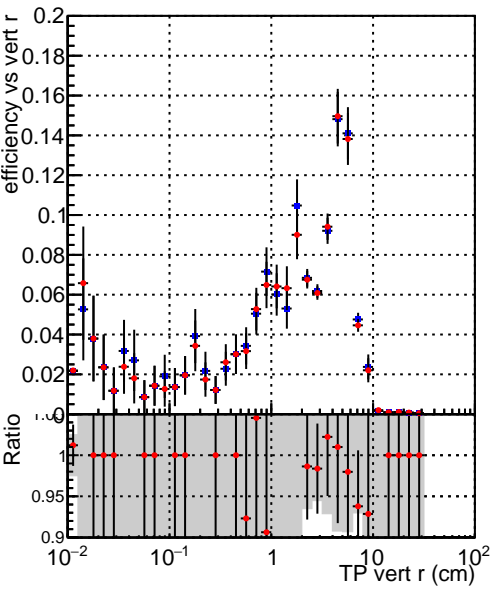

Efficiency vs vertpos

Legend: DQM_TT_PR43146 (blue diamond), DQM_TT_PR43146_material (red circle)

Efficiency vs. sim PV z