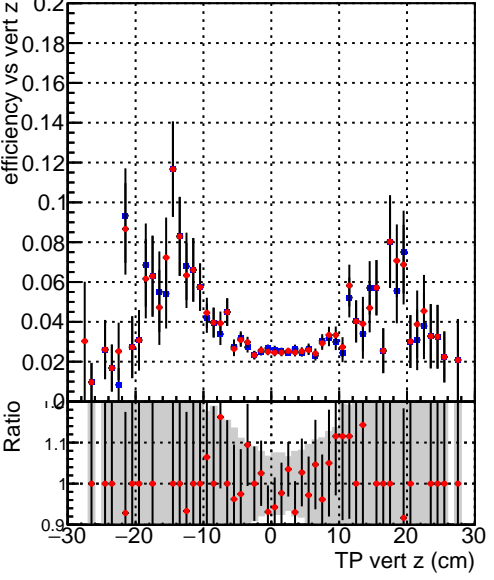

Efficiency vs vertpos

Legend: DQM_TT_PR43146 (blue diamond), DQM_TT_PR43146_material (red circle)

Efficiency vs. sim PV z