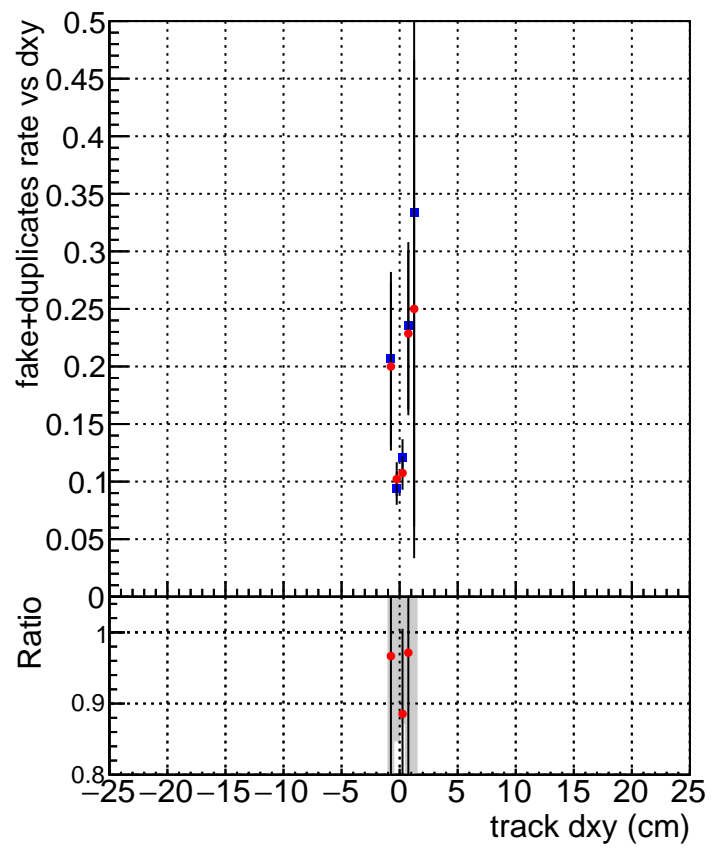

fake+duplicates vs dxy

Legend:

- DQM_TT_PR43146 (Blue square)
- DQM_TT_PR43146_material (Red circle)