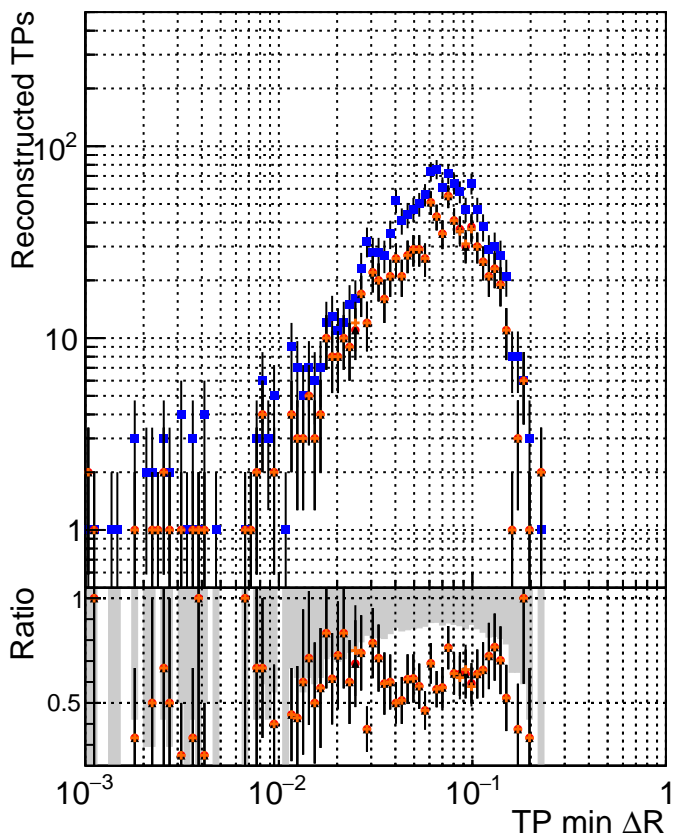

N of simulated tracks vs dR

N of associated tracks (simToReco) vs dR

N of simulated trac

- |   |                      |        |               |      |
|---|----------------------|--------|---------------|------|
| ■ | DQM_V0001_R000000001 | Global | cmssw         | RECO |
| ● | DQM_V0001_R000000001 | Global | mkFitOriginal | RECO |
| ▲ | DQM_V0001_R000000001 | Global | mkFitNew      | RECO |
| ◆ | DQM_V0001_R000000001 | Global | mkFitNew05    | RECO |