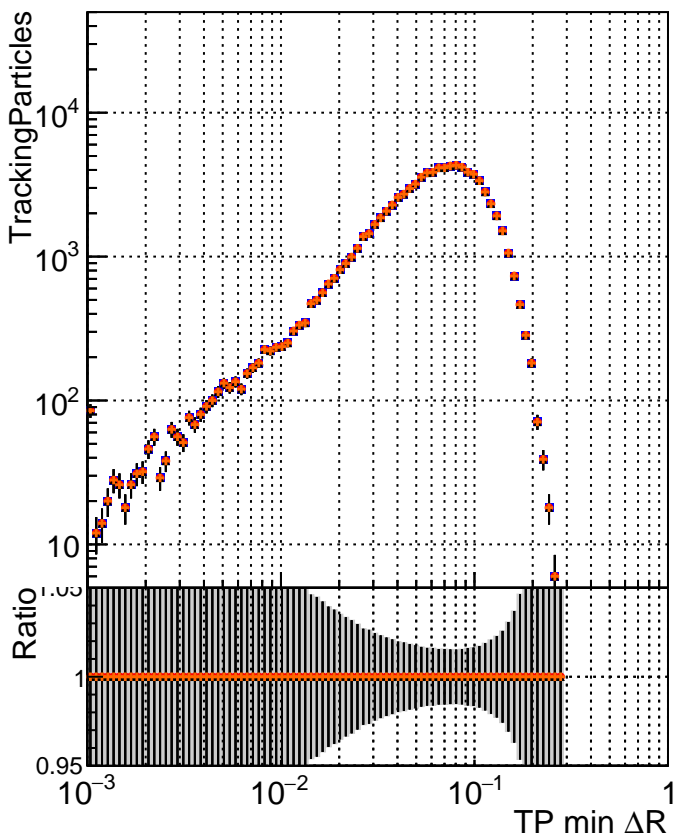

N of simulated tracks vs dR

N of associated tracks (simToReco) vs dR

N of simulated trac

- |   |                      |        |               |      |
|---|----------------------|--------|---------------|------|
| ■ | DQM_V0001_R000000001 | Global | cmssw         | RECO |
| ● | DQM_V0001_R000000001 | Global | mkFitOriginal | RECO |
| ▲ | DQM_V0001_R000000001 | Global | mkFitNew      | RECO |
| ◆ | DQM_V0001_R000000001 | Global | mkFitNew05    | RECO |