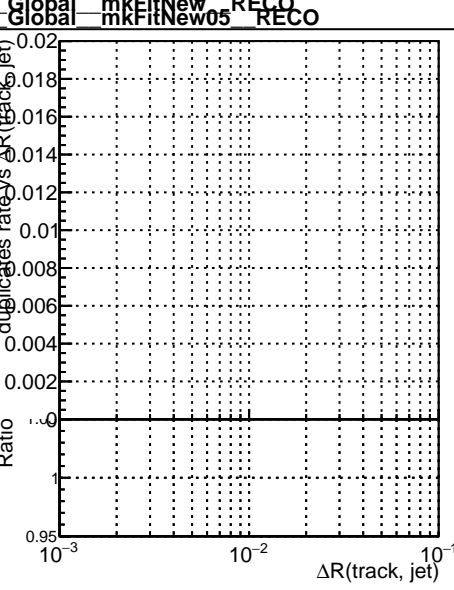

Fake rate vs dr

Duplicates Rate vs dr

Pileup rate vs dr

Legend for Fake rate vs, Duplicates Rate vs, and Pileup rate vs dr plots:

Blue line with dots	DQM_V0001	RECO	Global	cmssw	RECO
Red line with dots	DQM_V0001	RECO	Global	mkFit	Original RECO
Green line with dots	DQM_V0001	RECO	Global	mkFit	New05 RECO

Fake rate vs

Fake rate vs pu

Duplicates Rate vs pu

Pileup rate vs pu