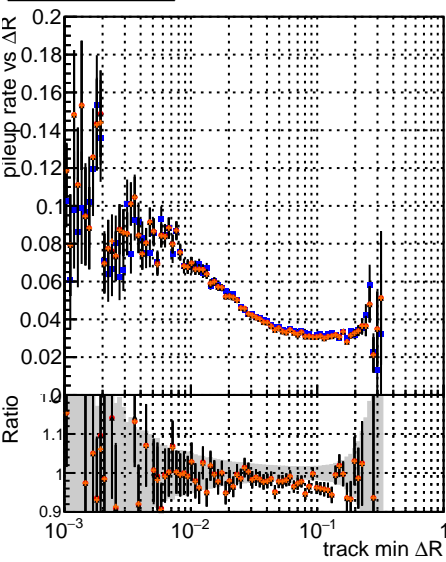

Fake rate vs dr

Duplicates Rate vs dr

Pileup rate vs dr

Legend for Fake rate vs, Duplicates Rate vs, and Pileup rate vs dr plots:

Blue line with dots	DQM_V0001	RECO	Global	cmssw	RECO
Red line with dots	DQM_V0001	RECO	Global	mkFit	Original RECO
Green line with dots	DQM_V0001	RECO	Global	mkFit	New05 RECO

Fake rate vs

Fake rate vs pu

Duplicates Rate vs pu

Pileup rate vs pu