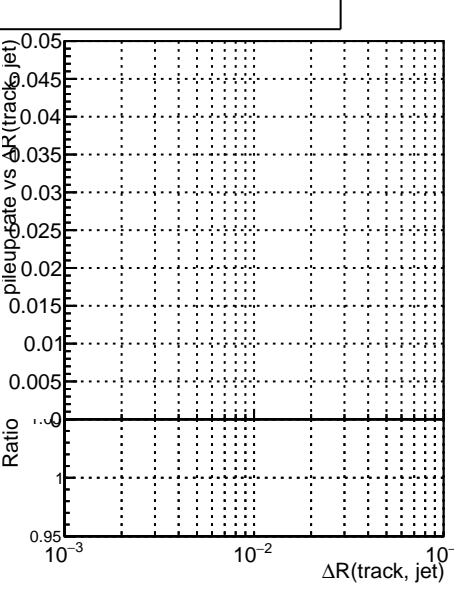

Fake rate vs dr

Duplicates Rate vs dr

Pileup rate vs dr

Legend for Fake rate vs, Duplicates Rate vs, and Pileup rate vs dr plots:

Blue line with dots	DQM_V0001	RECO	Global	cmssw	RECO
Red line with dots	DQM_V0001	RECO	Global	mkFit	Original RECO
Green line with dots	DQM_V0001	RECO	Global	mkFit	New05 RECO

Fake rate vs

Fake rate vs pu

Duplicates Rate vs pu

Pileup rate vs pu