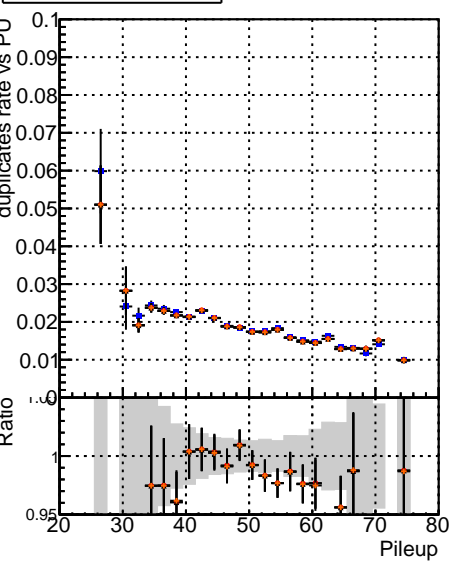

Fake rate vs dr

Duplicates Rate vs dr

Pileup rate vs dr

Legend for Fake rate vs, Duplicates Rate vs, and Pileup rate vs dr plots:

Blue line with dots	DQM_V0001	RECO	Global	cmssw	RECO
Red line with dots	DQM_V0001	RECO	Global	mkFit	Original RECO
Green line with dots	DQM_V0001	RECO	Global	mkFit	New05 RECO

Fake rate vs

Fake rate vs pu

Duplicates Rate vs pu

Pileup rate vs pu