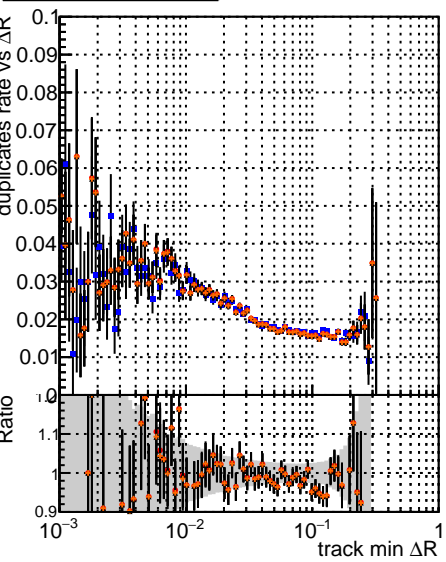

Fake rate vs dr

Duplicates Rate vs dr

Pileup rate vs dr

Legend for Fake rate vs, Duplicates Rate vs, and Pileup rate vs dr plots:

Blue line with dots	DQM_V0001	RECO	Global	cmssw	RECO
Red line with dots	DQM_V0001	RECO	Global	mkFit	Original RECO
Green line with dots	DQM_V0001	RECO	Global	mkFit	New05 RECO

Fake rate vs

Fake rate vs pu

Duplicates Rate vs pu

Pileup rate vs pu