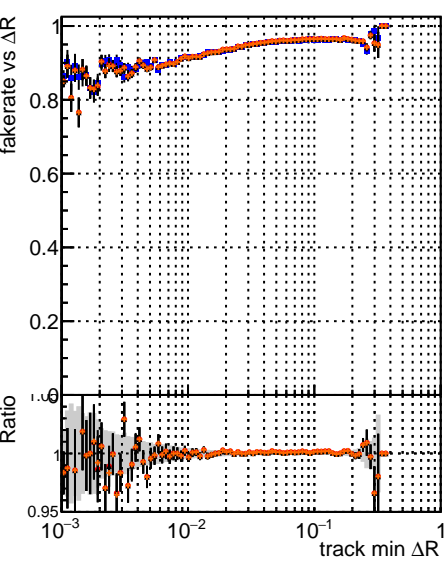

Fake rate vs dr

Duplicates Rate vs dr

Pileup rate vs dr

Legend for Fake rate vs, Duplicates Rate vs, and Pileup rate vs dr plots:

Blue line with dots	DQM_V0001	RECO	Global	cmssw	RECO
Red line with dots	DQM_V0001	RECO	Global	mkFit	Original RECO
Green line with dots	DQM_V0001	RECO	Global	mkFit	New05 RECO

Fake rate vs

Fake rate vs pu

Duplicates Rate vs pu

Pileup rate vs pu