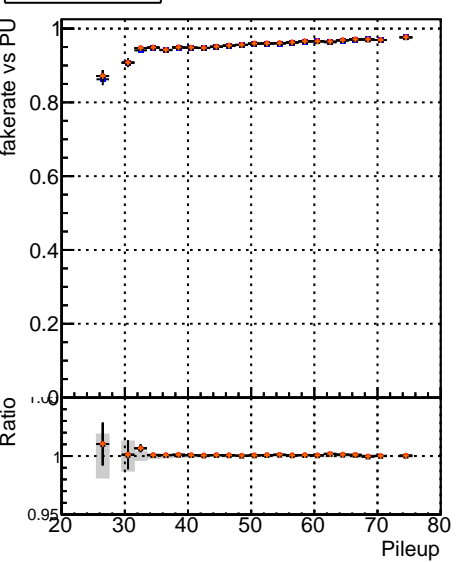

Fake rate vs dr

Duplicates Rate vs dr

Pileup rate vs dr

Legend for Fake rate vs, Duplicates Rate vs, and Pileup rate vs dr plots:

Blue line with dots	DQM_V0001	RECO	Global	cmssw	RECO
Red line with dots	DQM_V0001	RECO	Global	mkFit	Original RECO
Green line with dots	DQM_V0001	RECO	Global	mkFit	New05 RECO

Fake rate vs

Fake rate vs pu

Duplicates Rate vs pu

Pileup rate vs pu