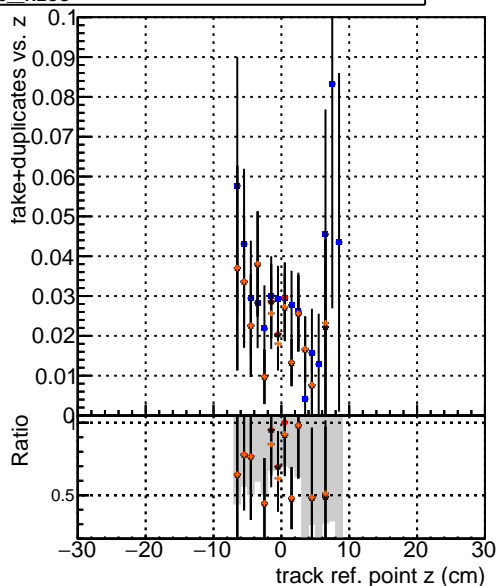

fake+duplicates vs vert r

◆	DQM_V0001_R000000001	Global	cmssw	RECO
●	DQM_V0001_R000000001	Global	mkFitOriginal	RECO
▲	DQM_V0001_R000000001	Global	mkFitNew	RECO
▲	DQM_V0001_R000000001	Global	mkFitNew05	RECO

**fake+duplicates vs Sim. PV z**