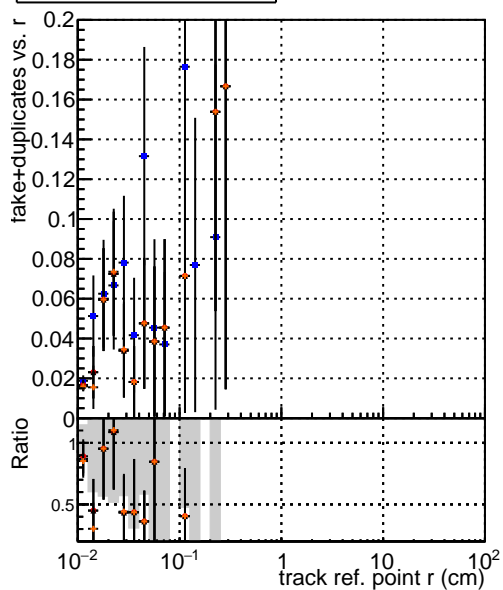

fake+duplicates vs vert r

◆	DQM_V0001_R000000001	Global	cmssw	RECO
●	DQM_V0001_R000000001	Global	mkFitOriginal	RECO
▲	DQM_V0001_R000000001	Global	mkFitNew	RECO
▲	DQM_V0001_R000000001	Global	mkFitNew05	RECO

**fake+duplicates vs Sim. PV z**