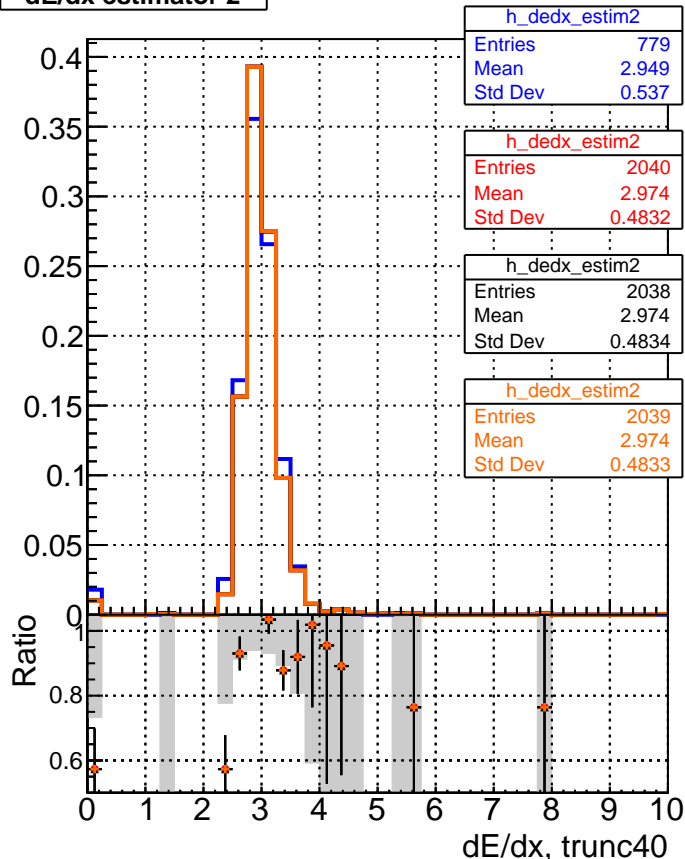

dE/dx estimator 1

dE/dx estimator 2

—■ DQM_V0001_R000000001 Global cmssw_RECO
—● DQM_V0001_R000000001 Global mkFitOriginal_RECO
—▲ DQM_V0001_R000000001 Global mkFitNew_RECO
—◆ DQM_V0001_R000000001 Global mkFitNew05_RECO