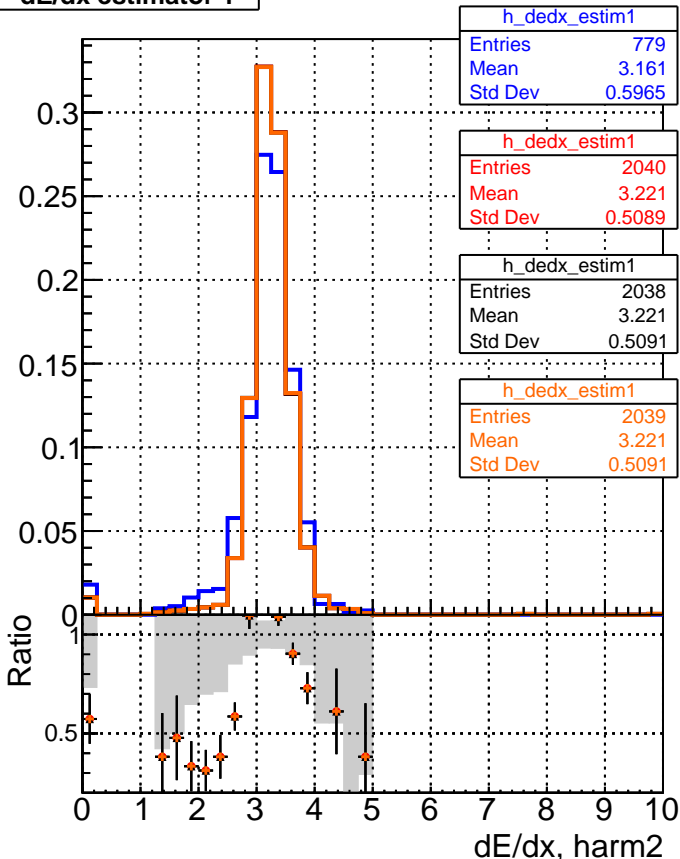

dE/dx estimator 1

dE/dx estimator 2

—■ DQM_V0001_R000000001 Global cmssw_RECO
—● DQM_V0001_R000000001 Global mkFitOriginal_RECO
—▲ DQM_V0001_R000000001 Global mkFitNew_RECO
—◆ DQM_V0001_R000000001 Global mkFitNew05_RECO