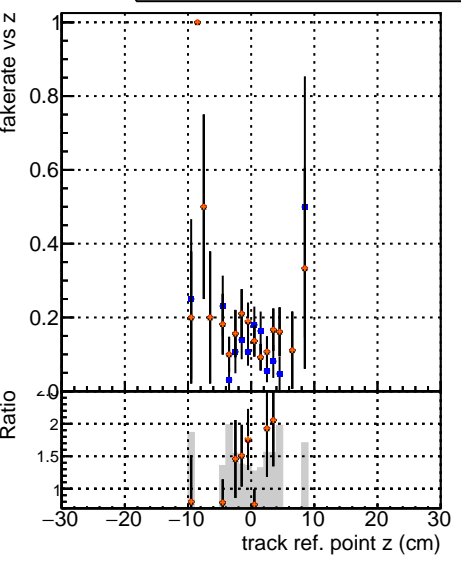

Fake rate vs vertpos

Duplicates Rate vs vertpos

Pileup rate vs vertpos

| | | |
|--------|-------|---------------|
| Global | cmssw | RECO |
| Global | mkFit | Original RECO |
| Global | mkFit | New05 RECO |

Fake rate vs v

Fake rate vs. sim PV z

Duplicates Rate vs sim PV z

Pileup rate vs. sim PV z