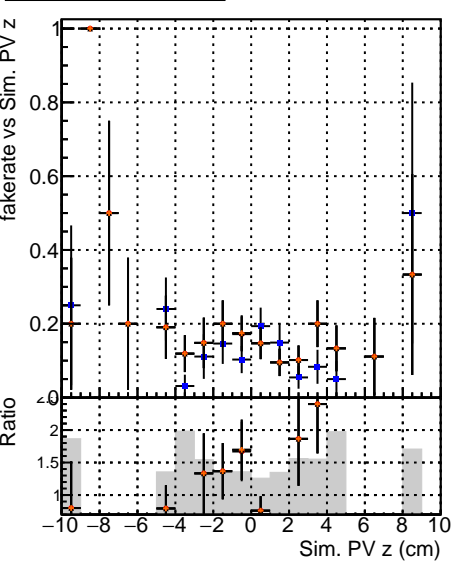

Fake rate vs vertpos

Duplicates Rate vs vertpos

Pileup rate vs vertpos

| | | |
|--------|-------|---------------|
| Global | cmssw | RECO |
| Global | mkFit | Original RECO |
| Global | mkFit | New05 RECO |

Fake rate vs v

Fake rate vs. sim PV z

Duplicates Rate vs sim PV z

Pileup rate vs. sim PV z