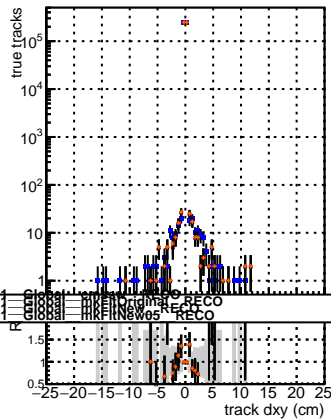

N of reco track vs dxy

N of associated (recoToSim) tracks vs dxy

N of associated (recoToSim) looper tracks vs dxy

N of reco track vs dz

N of associated (recoToSim) tracks vs dz

N of associated (recoToSim) looper tracks vs dz