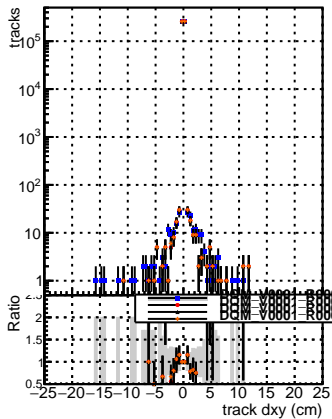

N of reco track vs dxy

N of associated (recoToSim) tracks vs dxy

N of associated (recoToSim) looper tracks vs dxy

N of reco track vs dz

N of associated (recoToSim) tracks vs dz

N of associated (recoToSim) looper tracks vs dz