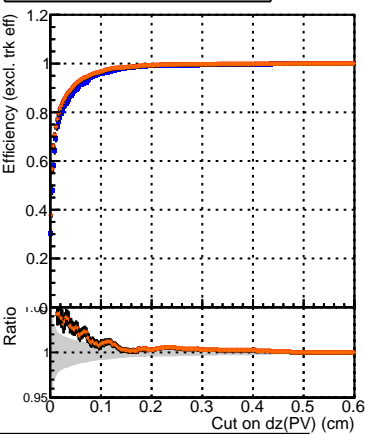

Efficiency vs. dz (PV)

Efficiency (tracking eff factorized out) vs. dz (PV)

- DQM_V0001_R000000001_Global_cmssw_RECO
- DQM_V0001_R000000001_Global_mkFitOriginal_RECO
- DQM_V0001_R000000001_Global_mkFitNew_RECO
- DQM_V0001_R000000001_Global_mkFitNew05_RECO