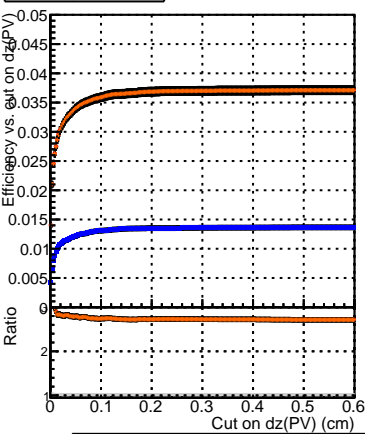

Efficiency vs. dz (PV)

Efficiency (tracking eff factorized out) vs. dz (PV)

- DQM_V0001_R000000001_Global_cmssw_RECO
- DQM_V0001_R000000001_Global_mkFitOriginal_RECO
- DQM_V0001_R000000001_Global_mkFitNew_RECO
- DQM_V0001_R000000001_Global_mkFitNew05_RECO