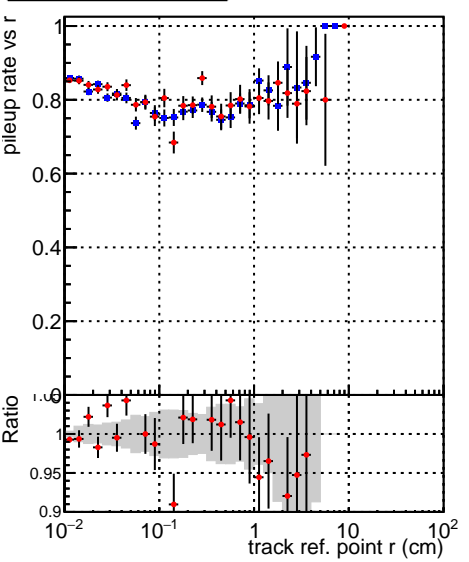

**Fake rate vs vertpos****Duplicates Rate vs vertpos****Pileup rate vs vertpos**

◆ DQM\_V0001\_R000000001\_Global\_cmssw\_RECO  
● DQM\_V0001\_R000000001\_Global\_mkFitNew\_RECO

**Fake rate vs v****Fake rate vs. sim PV z****Duplicates Rate vs sim PV z****Pileup rate vs. sim PV z**