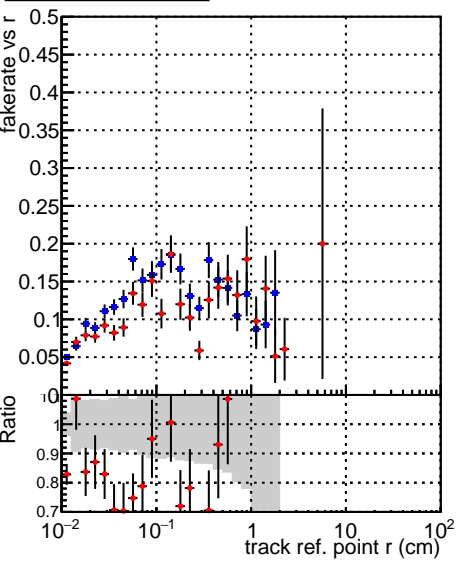

**Fake rate vs vertpos****Duplicates Rate vs vertpos****Pileup rate vs vertpos**

◆ DQM\_V0001\_R000000001\_Global\_cmssw\_RECO  
● DQM\_V0001\_R000000001\_Global\_mkFitNew\_RECO

**Fake rate vs v****Fake rate vs. sim PV z****Duplicates Rate vs sim PV z****Pileup rate vs. sim PV z**