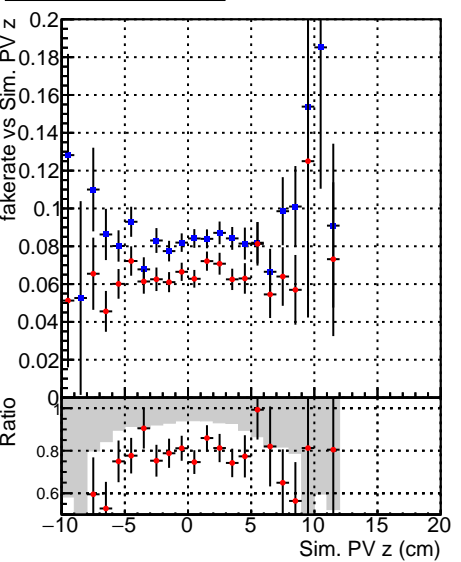

**Fake rate vs vertpos****Duplicates Rate vs vertpos****Pileup rate vs vertpos**

◆ DQM\_V0001\_R000000001\_Global\_cmssw\_RECO  
● DQM\_V0001\_R000000001\_Global\_mkFitNew\_RECO

**Fake rate vs v****Fake rate vs. sim PV z****Duplicates Rate vs sim PV z****Pileup rate vs. sim PV z**