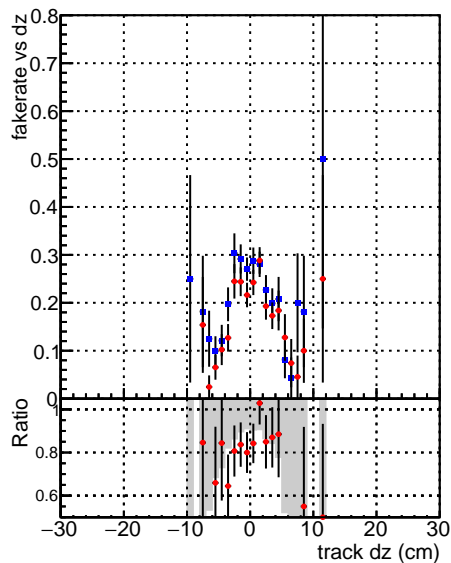

Fake rate vs dxy

Duplicates Rate vs Dxy

Pileup rate vs dxy

Fake rate vs dz

Legend for Fake rate vs dxy and Fake rate vs dz plots:

- Blue square: DQM_V0001_R000000001_Global_cmssw_RECO
- Red circle: DQM_V0001_R000000001_Global_mkFitNew_RECO