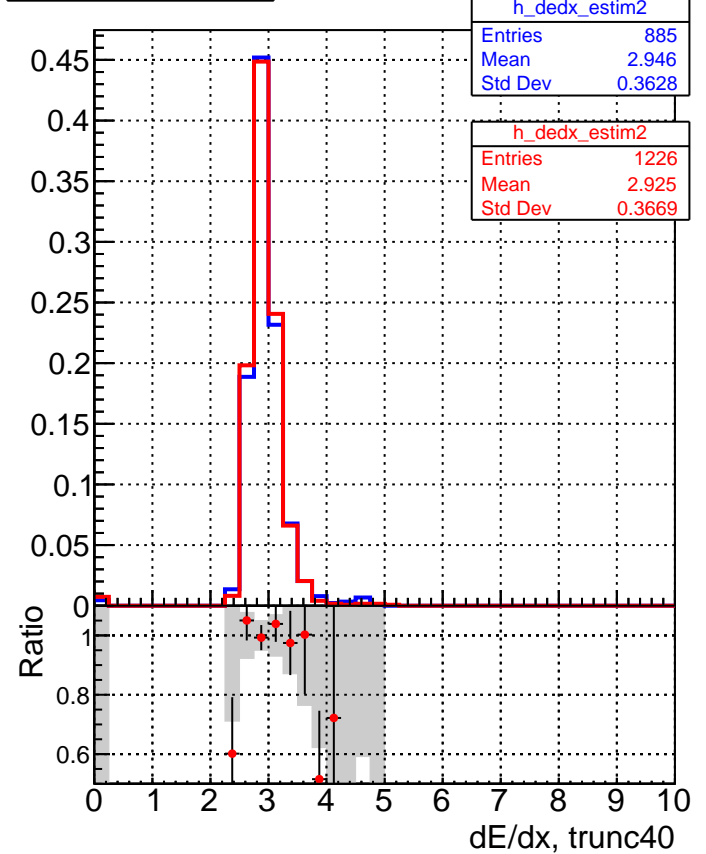

dE/dx estimator 1**dE/dx estimator 2**

—■ DQM_V0001_R000000001_Global_cmssw_RECO
—● DQM_V0001_R000000001_Global_mkFitNew_RECO