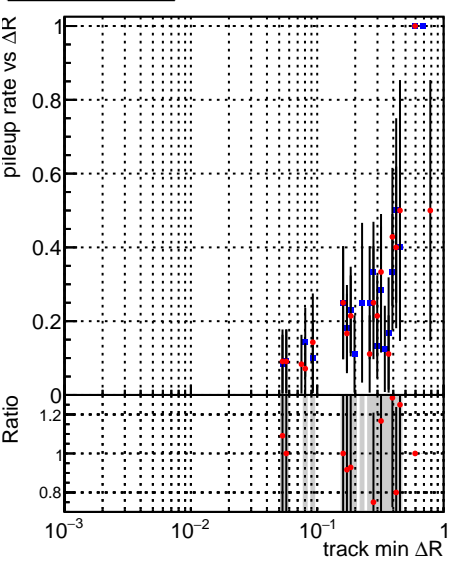

Fake rate vs dr**Duplicates Rate vs dr****Pileup rate vs dr**

■ **DQM_V0001_R000000001_Global_cmssw_RECO**
● **DQM_V0001_R000000001_Global_mkFitNew_RECO**

Fake rate vs ΔR(track, jet)**Duplicates Rate vs ΔR(track, jet)****Pileup rate vs ΔR(track, jet)****Fake rate vs pu****Duplicates Rate vs pu****Pileup rate vs pu**