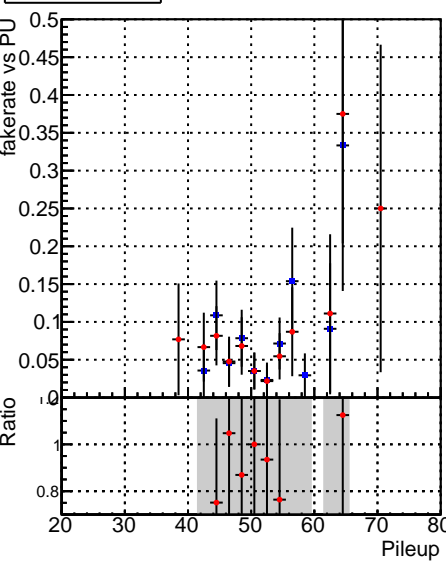

Fake rate vs dr**Duplicates Rate vs dr****Pileup rate vs dr**

■ **DQM_V0001_R000000001_Global_cmssw_RECO**
● **DQM_V0001_R000000001_Global_mkFitNew_RECO**

Fake rate vs ΔR(track, jet)**Duplicates Rate vs ΔR(track, jet)****Pileup rate vs ΔR(track, jet)****Fake rate vs pu****Duplicates Rate vs pu****Pileup rate vs pu**