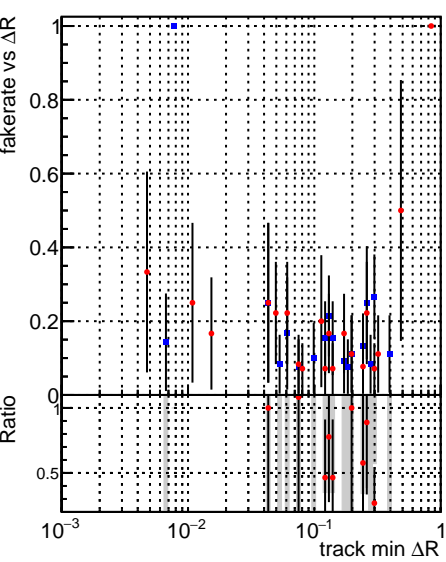

Fake rate vs dr**Duplicates Rate vs dr****Pileup rate vs dr**

■ **DQM_V0001_R000000001_Global_cmssw_RECO**
● **DQM_V0001_R000000001_Global_mkFitNew_RECO**

Fake rate vs ΔR(track, jet)**Duplicates Rate vs ΔR(track, jet)****Pileup rate vs ΔR(track, jet)****Fake rate vs pu****Duplicates Rate vs pu****Pileup rate vs pu**