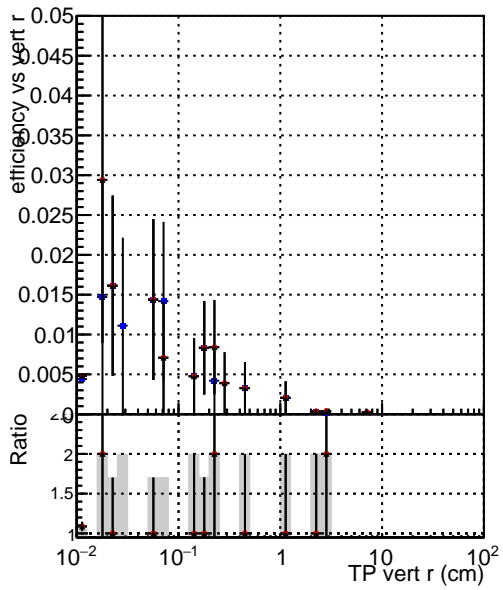

Efficiency vs vertpos

- DQM\_V0001\_R000000001\_Global\_cmssw\_RECO
- DQM\_V0001\_R000000001\_Global\_mkFitOriginal\_RECO
- DQM\_V0001\_R000000001\_Global\_mkFitNew\_RECO

Efficiency vs vert z

Efficiency vs. sim PV z