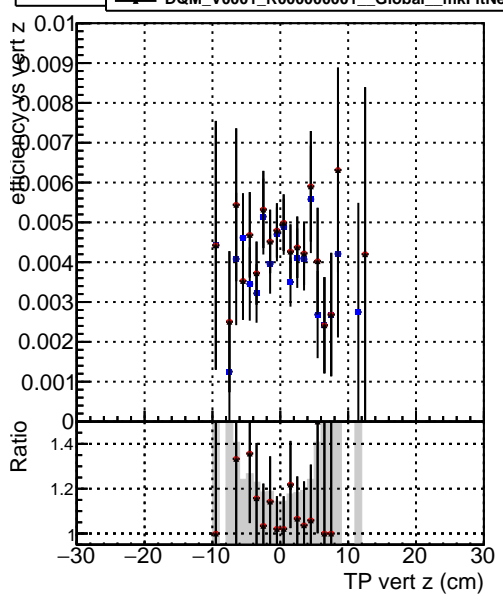

Efficiency vs vertpos

- DQM\_V0001\_R000000001\_Global\_cmssw\_RECO
- DQM\_V0001\_R000000001\_Global\_mkFitOriginal\_RECO
- DQM\_V0001\_R000000001\_Global\_mkFitNew\_RECO

Efficiency vs vert z

Efficiency vs. sim PV z