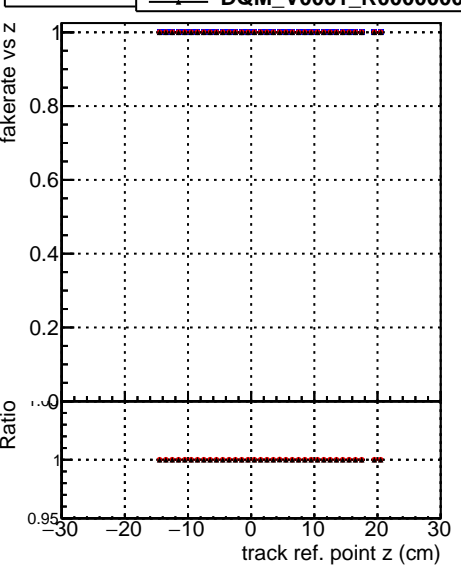

Fake rate vs vertpos

Duplicates Rate vs vertpos

Pileup rate vs vertpos

Fake rate vs v

Duplicates Rate vs v

Pileup rate vs v

—•— DQM\_V0001\_R000000001 Global cmssw RECO  
—•— DQM\_V0001\_R000000001 Global mkFitOriginal RECO  
—•— DQM\_V0001\_R000000001 Global mkFitNew RECO

Fake rate vs. sim PV z

Duplicates Rate vs sim PV z

Pileup rate vs. sim PV z