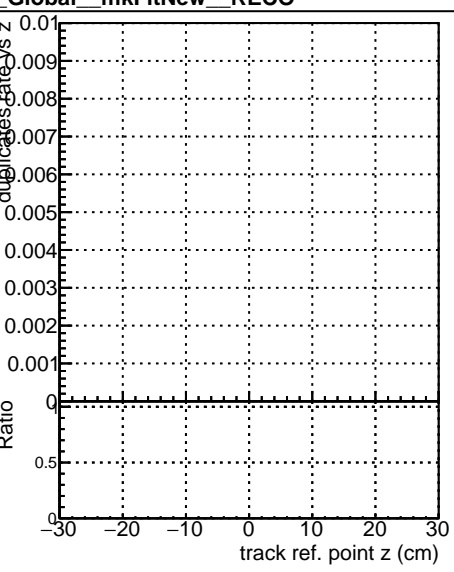

Fake rate vs vertpos

Duplicates Rate vs vertpos

Pileup rate vs vertpos

Fake rate vs v

Duplicates Rate vs v

Pileup rate vs v

—•— DQM\_V0001\_R000000001 Global cmssw RECO  
—•— DQM\_V0001\_R000000001 Global mkFitOriginal RECO  
—•— DQM\_V0001\_R000000001 Global mkFitNew RECO

Fake rate vs. sim PV z

Duplicates Rate vs sim PV z

Pileup rate vs. sim PV z