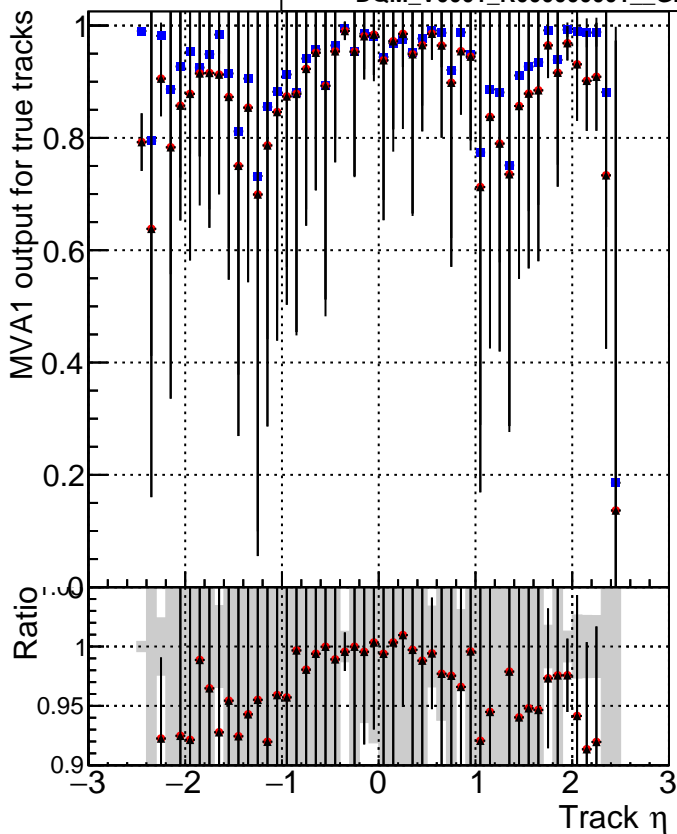

MVA1 of associated tracks (recoToSim) vs. track p_T MVA1 of non-associated tracks (recoToSim) vs. track p_T MVA1 of associated tracks (recoToSim) vs. track η 

- DQM_V0001_R000000001_Global_cmssw_RECO
- DQM_V0001_R000000001_Global_mkFitOriginal_RECO
- ▲ DQM_V0001_R000000001_Global_mkFitNew_RECO