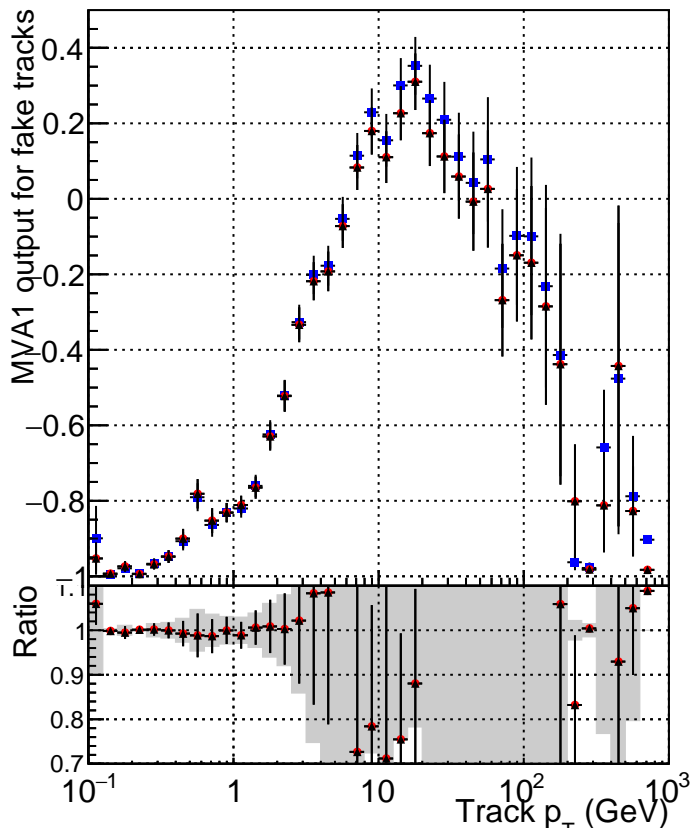

MVA1 of associated tracks (recoToSim) vs. track p_T MVA1 of non-associated tracks (recoToSim) vs. track p_T MVA1 of associated tracks (recoToSim) vs. track η 

- DQM_V0001_R000000001_Global_cmssw_RECO
- DQM_V0001_R000000001_Global_mkFitOriginal_RECO
- ▲ DQM_V0001_R000000001_Global_mkFitNew_RECO