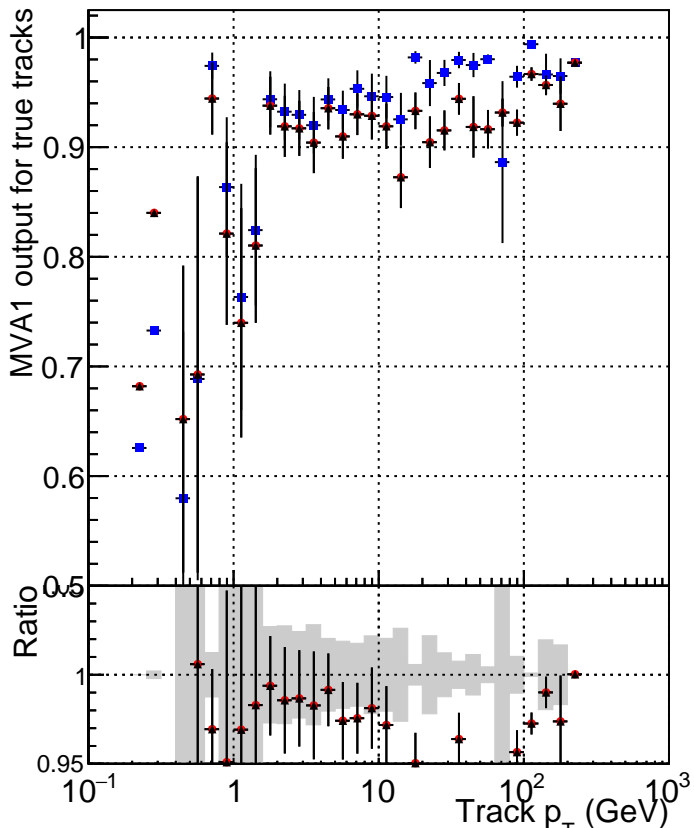

MVA1 of associated tracks (recoToSim) vs. track p_T MVA1 of non-associated tracks (recoToSim) vs. track p_T MVA1 of associated tracks (recoToSim) vs. track η 

- DQM_V0001_R000000001_Global_cmssw_RECO
- DQM_V0001_R000000001_Global_mkFitOriginal_RECO
- ▲ DQM_V0001_R000000001_Global_mkFitNew_RECO