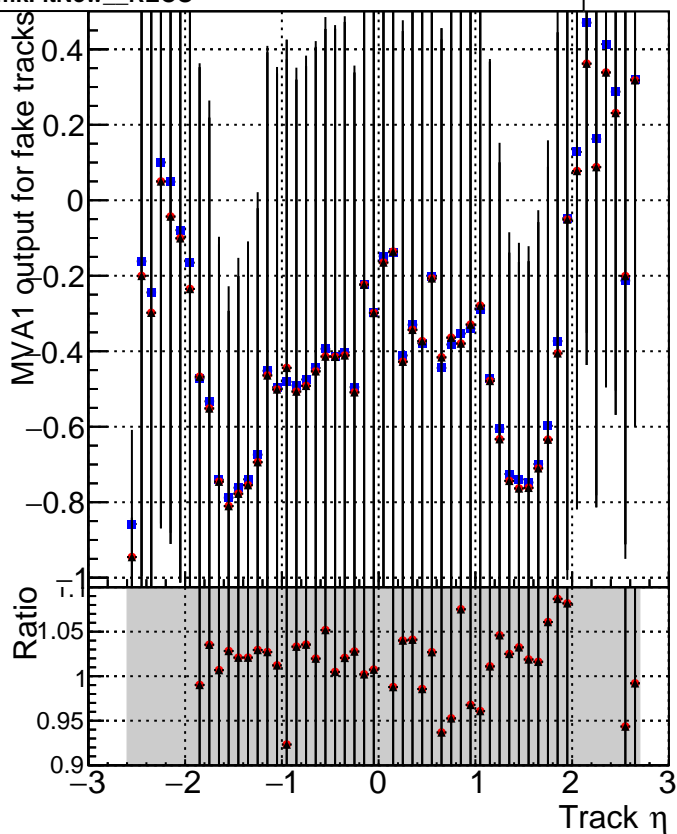

MVA1 of associated tracks (recoToSim) vs. track p_T MVA1 of non-associated tracks (recoToSim) vs. track p_T MVA1 of associated tracks (recoToSim) vs. track η 

- DQM_V0001_R000000001_Global_cmssw_RECO
- DQM_V0001_R000000001_Global_mkFitOriginal_RECO
- ▲ DQM_V0001_R000000001_Global_mkFitNew_RECO