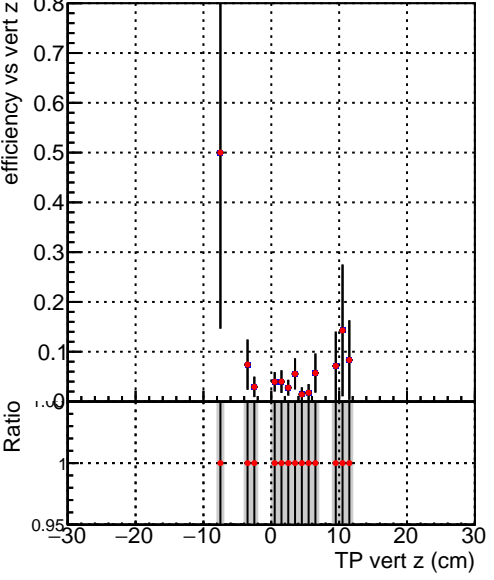

Efficiency vs vertpos

Efficiency vs vert z

Legend: DQM\_TT\_original\_time (blue square), DQM\_TT\_modified\_time (red diamond)

Efficiency vs. sim PV z