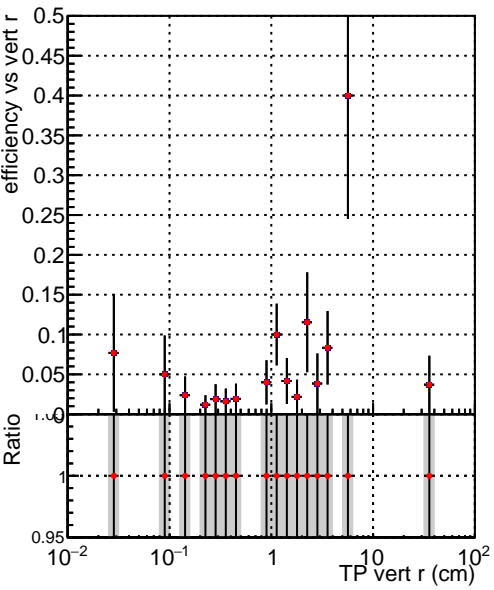

Efficiency vs vertpos

Efficiency vs vert z

Legend: DQM\_TT\_original\_time (blue square), DQM\_TT\_modified\_time (red diamond)

Efficiency vs. sim PV z