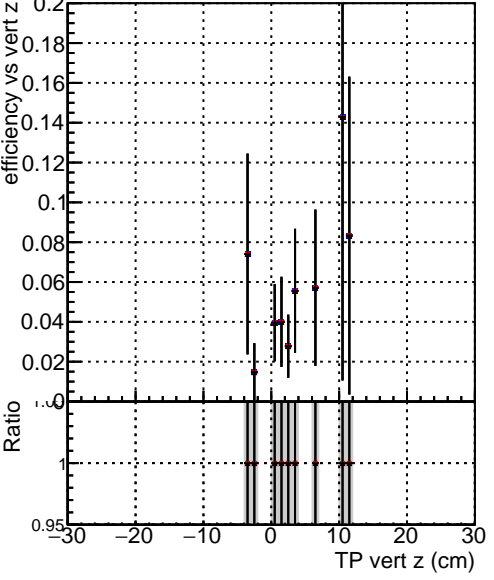

Efficiency vs vertpos

Efficiency vs vert z

- DQM\_TT\_original\_time
- DQM\_TT\_newscoreonlyINIT\_time
- DQM\_TT\_modified\_time

Efficiency vs. sim PV z