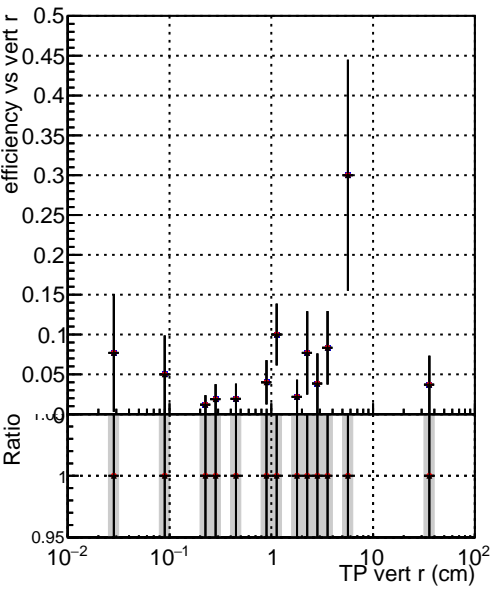

Efficiency vs vertpos

Efficiency vs vert z

- DQM\_TT\_original\_time
- DQM\_TT\_newscoreonlyINIT\_time
- DQM\_TT\_modified\_time

Efficiency vs. sim PV z