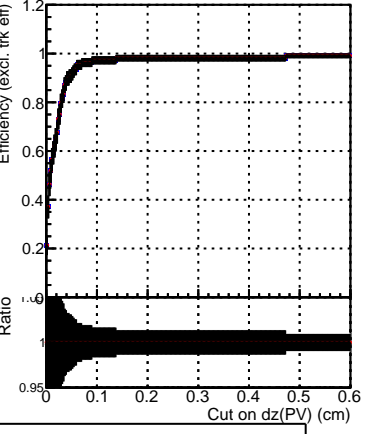

Efficiency vs. dz (PV)

Efficiency (tracking eff factorized out) vs. dz (PV)

—●— DQM_TT_original_time
—●— DQM_TT_newscoreonlyINIT_time
—●— DQM_TT_modified_time

Fake rate