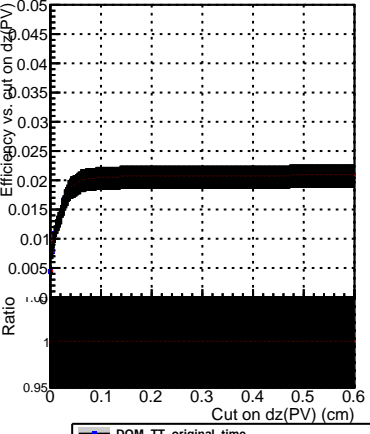

Efficiency vs. dz (PV)

Efficiency (tracking eff factorized out) vs. dz (PV)

—●— DQM_TT_original_time
—●— DQM_TT_newscoreonlyINIT_time
—●— DQM_TT_modified_time

Fake rate