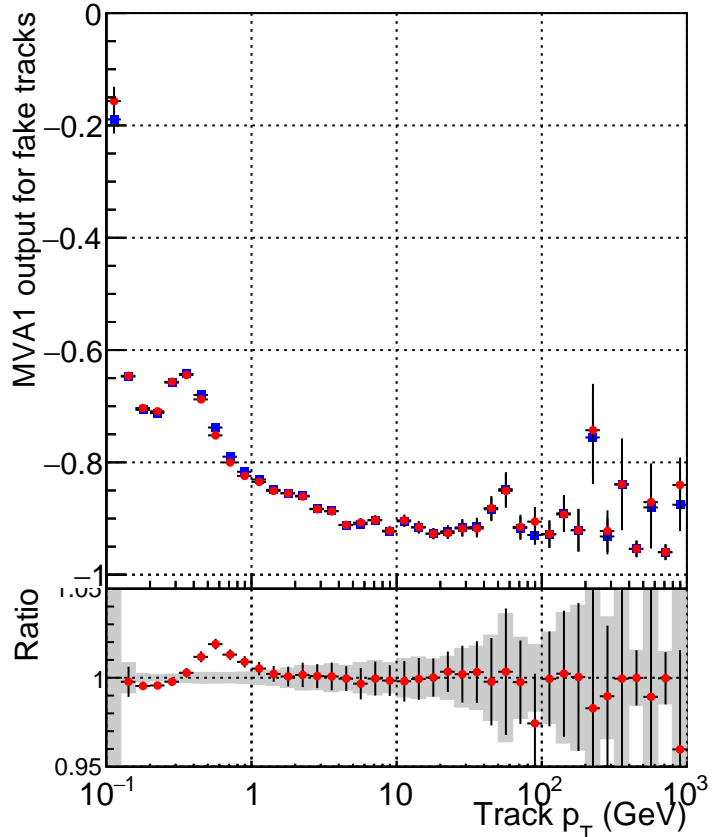

MVA1 of associated tracks (recoToSim) vs. track p_T MVA1 of non-associated tracks (recoToSim) vs. track p_T MVA1 of associated tracks (recoToSim) vs. track η 

■ DQM_TT_original
● DQM_TT_newscoreonlyINIT