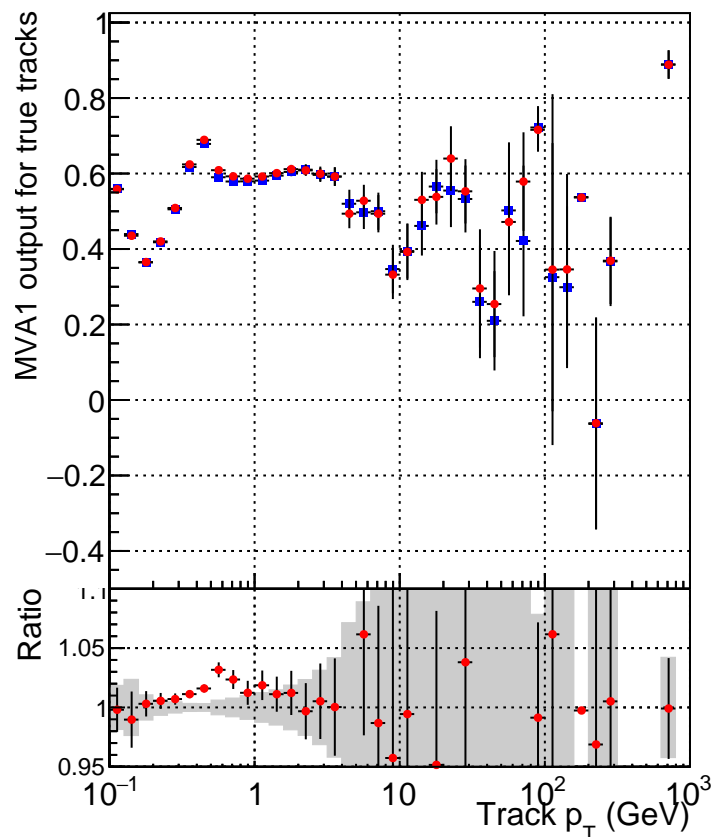

MVA1 of associated tracks (recoToSim) vs. track p_T MVA1 of non-associated tracks (recoToSim) vs. track p_T MVA1 of associated tracks (recoToSim) vs. track η 

■ DQM_TT_original
● DQM_TT_newscoreonlyINIT