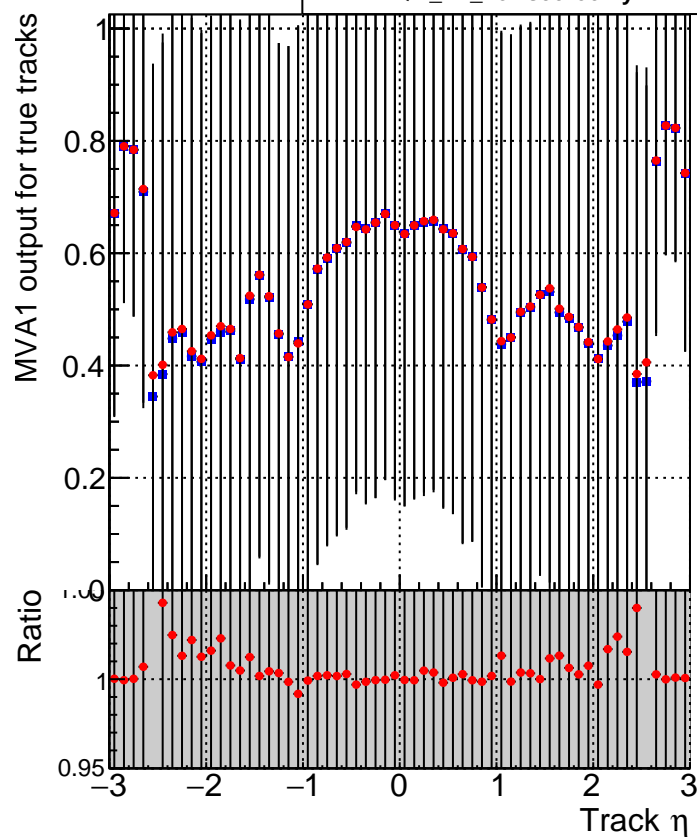

MVA1 of associated tracks (recoToSim) vs. track p_T MVA1 of non-associated tracks (recoToSim) vs. track p_T MVA1 of associated tracks (recoToSim) vs. track η 

■ DQM_TT_original
● DQM_TT_newscoreonlyINIT