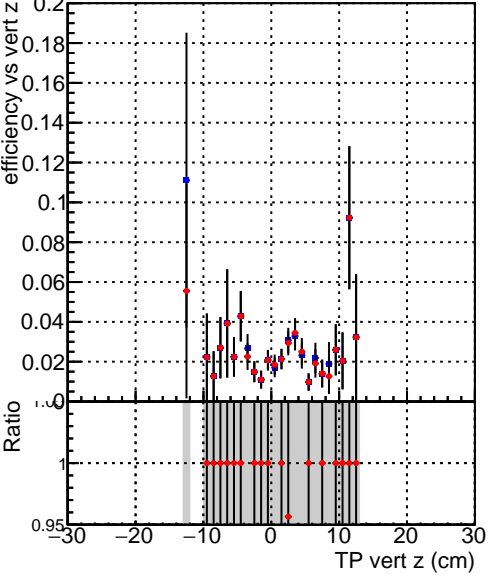

Efficiency vs vertpos

Legend: DQM_TT_original (blue diamond), DQM_TT_newscoreonlyINIT (red circle)

Efficiency vs. sim PV z