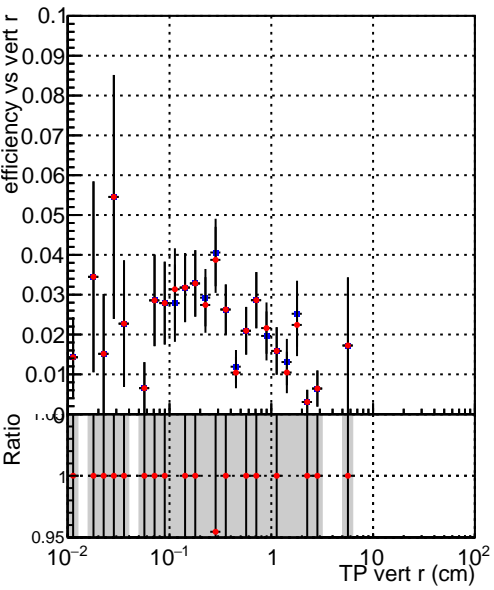

Efficiency vs vertpos

Legend: DQM_TT_original (blue diamond), DQM_TT_newscoreonlyINIT (red circle)

Efficiency vs. sim PV z