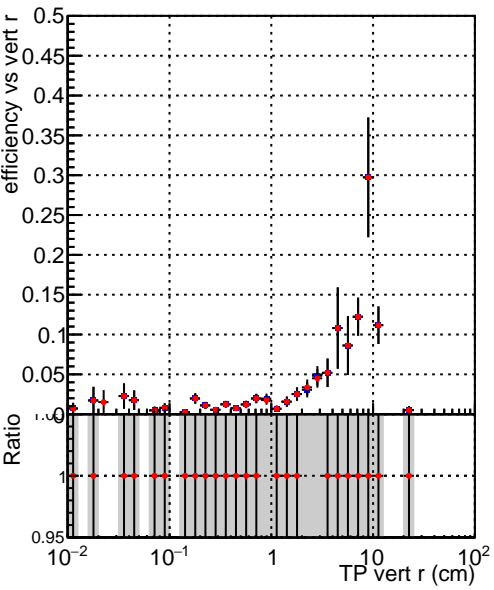

Efficiency vs vertpos

Efficiency vs TP vert z (cm)

Legend:   
■ DQM\_TT\_original (blue square)   
● DQM\_TT\_newscoreonlyINIT (red circle)

Efficiency vs. sim PV z