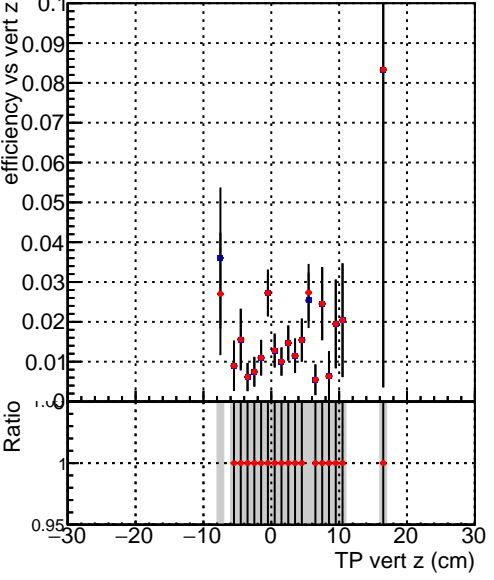

Efficiency vs vertpos

Efficiency vs TP vert z (cm)

Legend:   
■ DQM\_TT\_original (blue square)   
● DQM\_TT\_newscoreonlyINIT (red circle)

Efficiency vs. sim PV z