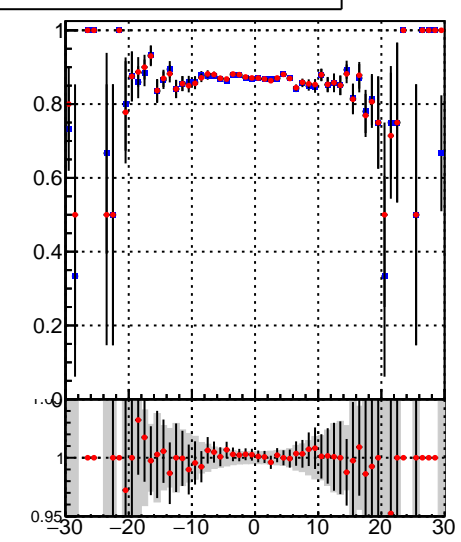

Fake rate vs vertpos**Duplicates Rate vs vertpos****Pileup rate vs vertpos**

—●— DQM_TT_mkFit-DQM_original
—●— DQM_TT_mkFit-DQM_modified5

Fake rate vs v**Fake rate vs. sim PV z****Duplicates Rate vs sim PV z****Pileup rate vs. sim PV z**