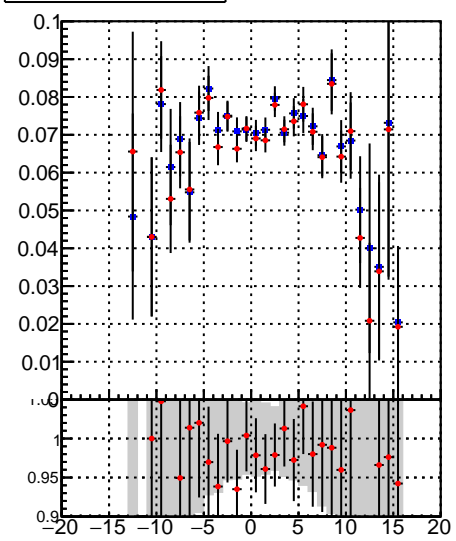

Fake rate vs vertpos**Duplicates Rate vs vertpos****Pileup rate vs vertpos**

—●— DQM_TT_mkFit-DQM_original
—●— DQM_TT_mkFit-DQM_modified5

Fake rate vs v**Fake rate vs. sim PV z****Duplicates Rate vs sim PV z****Pileup rate vs. sim PV z**