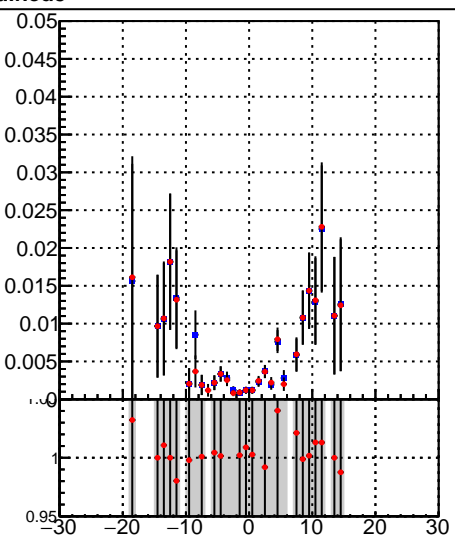

Fake rate vs vertpos**Duplicates Rate vs vertpos****Pileup rate vs vertpos**

—●— DQM_TT_mkFit-DQM_original
—●— DQM_TT_mkFit-DQM_modified5

Fake rate vs v**Fake rate vs. sim PV z****Duplicates Rate vs sim PV z****Pileup rate vs. sim PV z**