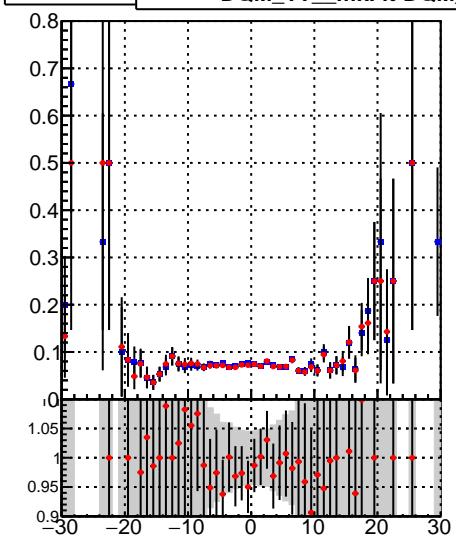

Fake rate vs vertpos**Duplicates Rate vs vertpos****Pileup rate vs vertpos**

—●— DQM_TT_mkFit-DQM_original
—●— DQM_TT_mkFit-DQM_modified5

Fake rate vs v**Fake rate vs. sim PV z****Duplicates Rate vs sim PV z****Pileup rate vs. sim PV z**